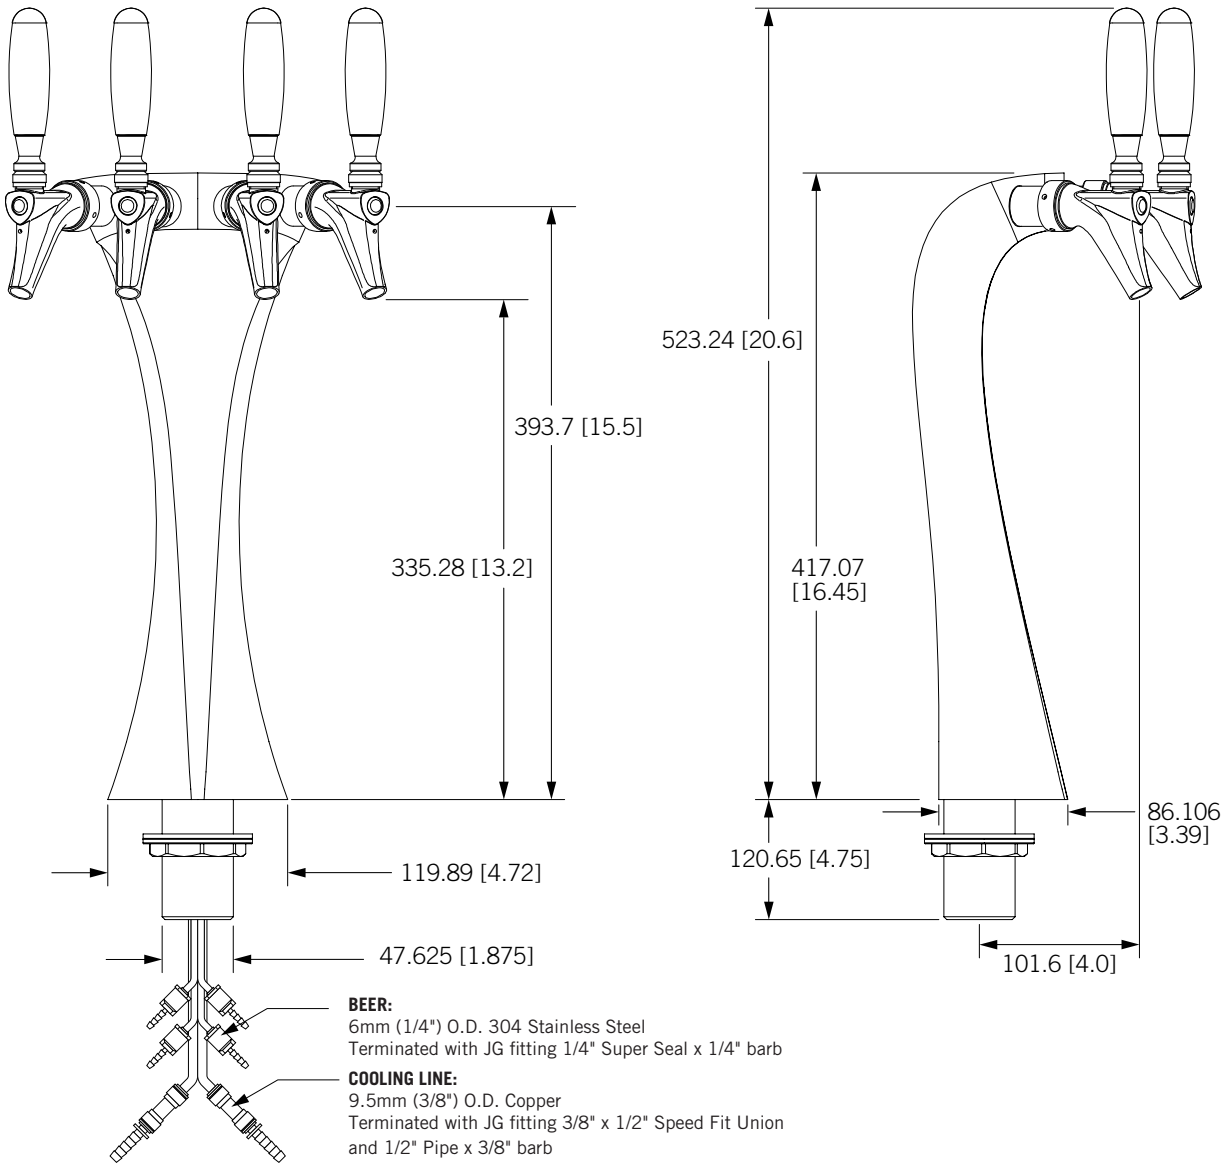

- A distinctive tower with crisp lines defining its shape.
- All stainless steel product contact.
- Available in glycol cooled only.

**E-G5-4-C-G**  
Chrome (Glycol Cooled)

Medallion Version Available: E-G5-4-C-G-M\*

Faucet knobs not included.

Part No.	Faucets	Finish	Dispense System	Shipping Weight
<input type="checkbox"/> E-G5-4-C-G	4	Chrome	Glycol Cooled	TBD
				TBD

Medallion Version Available: E-G5-4-C-G-M\*

Dimensions