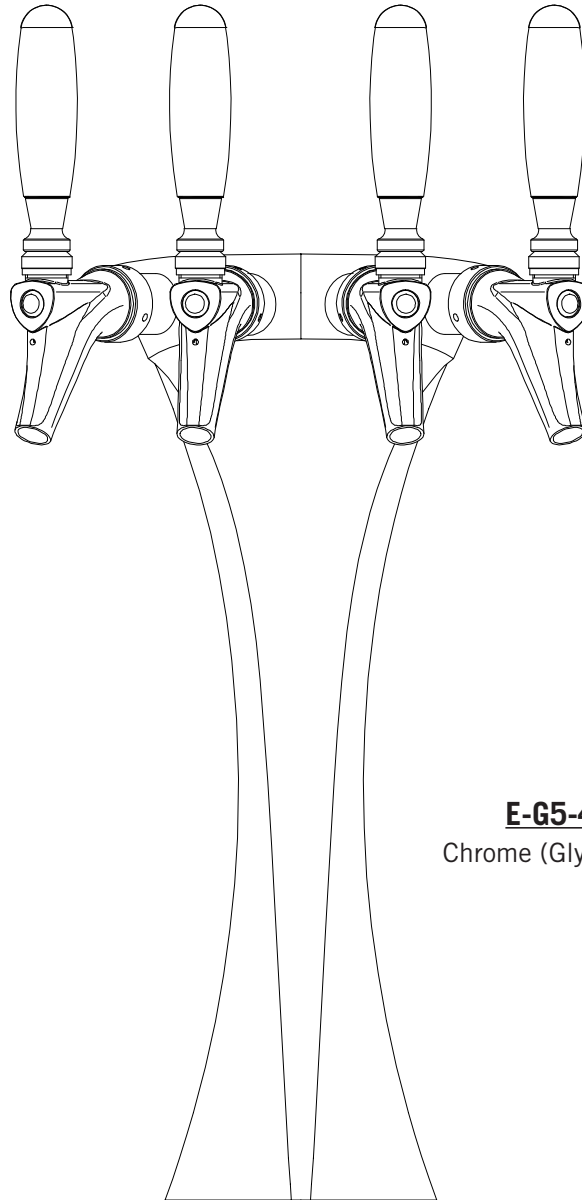

- A distinctive tower with crisp lines defining its shape.
- All stainless steel product contact.
- Available in glycol cooled only.

**E-G5-4-C-G**  
Chrome (Glycol Cooled)

Medallion Version Available: E-G5-4-C-G-M\*

Faucet knobs not included.

Part No.	Faucets	Finish	Dispense System	Shipping Weight
<input type="checkbox"/> E-G5-4-C-G	4	Chrome	Glycol Cooled	TBD
				TBD

Medallion Version Available: E-G5-4-C-G-M\*

Dimensions