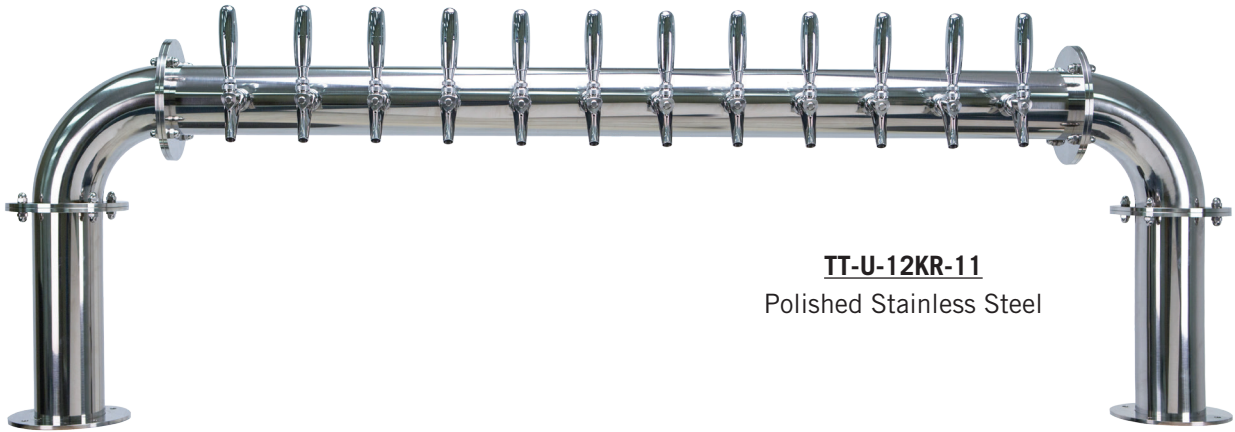

DRAFT TOWER

TITAN U - 12 FAUCET

- Over-sized brewery pipe style (4" diameter) for the bar top
- U.S. manufactured
- Durable polished stainless steel finish provides years of service
- All stainless steel contact with the beer for the ultimate in draft purity

TT-U-12KR-11
Polished Stainless Steel

Faucet knobs not included.

 Certified by the National Sanitation Foundation

The integrated Kool-Rite module provides optimum cooling at the point of dispense. Modular construction makes the installation process as simple as PLUG "N" POUR.

Part No.	Faucets	Finish	Dispense System	Shipping Weight
TT-U-12KR-11	12	Polished S/S	Kool-Rite (Glycol)	TBD

Dimensions

 **MICRO MATIC**
Toll-Free: 1-866-327-4159
www.micromatic.com

West
19791 Bahama St.
Northridge, CA 91324
Tel. (818) 701-9765
Fax. (818) 701-9844