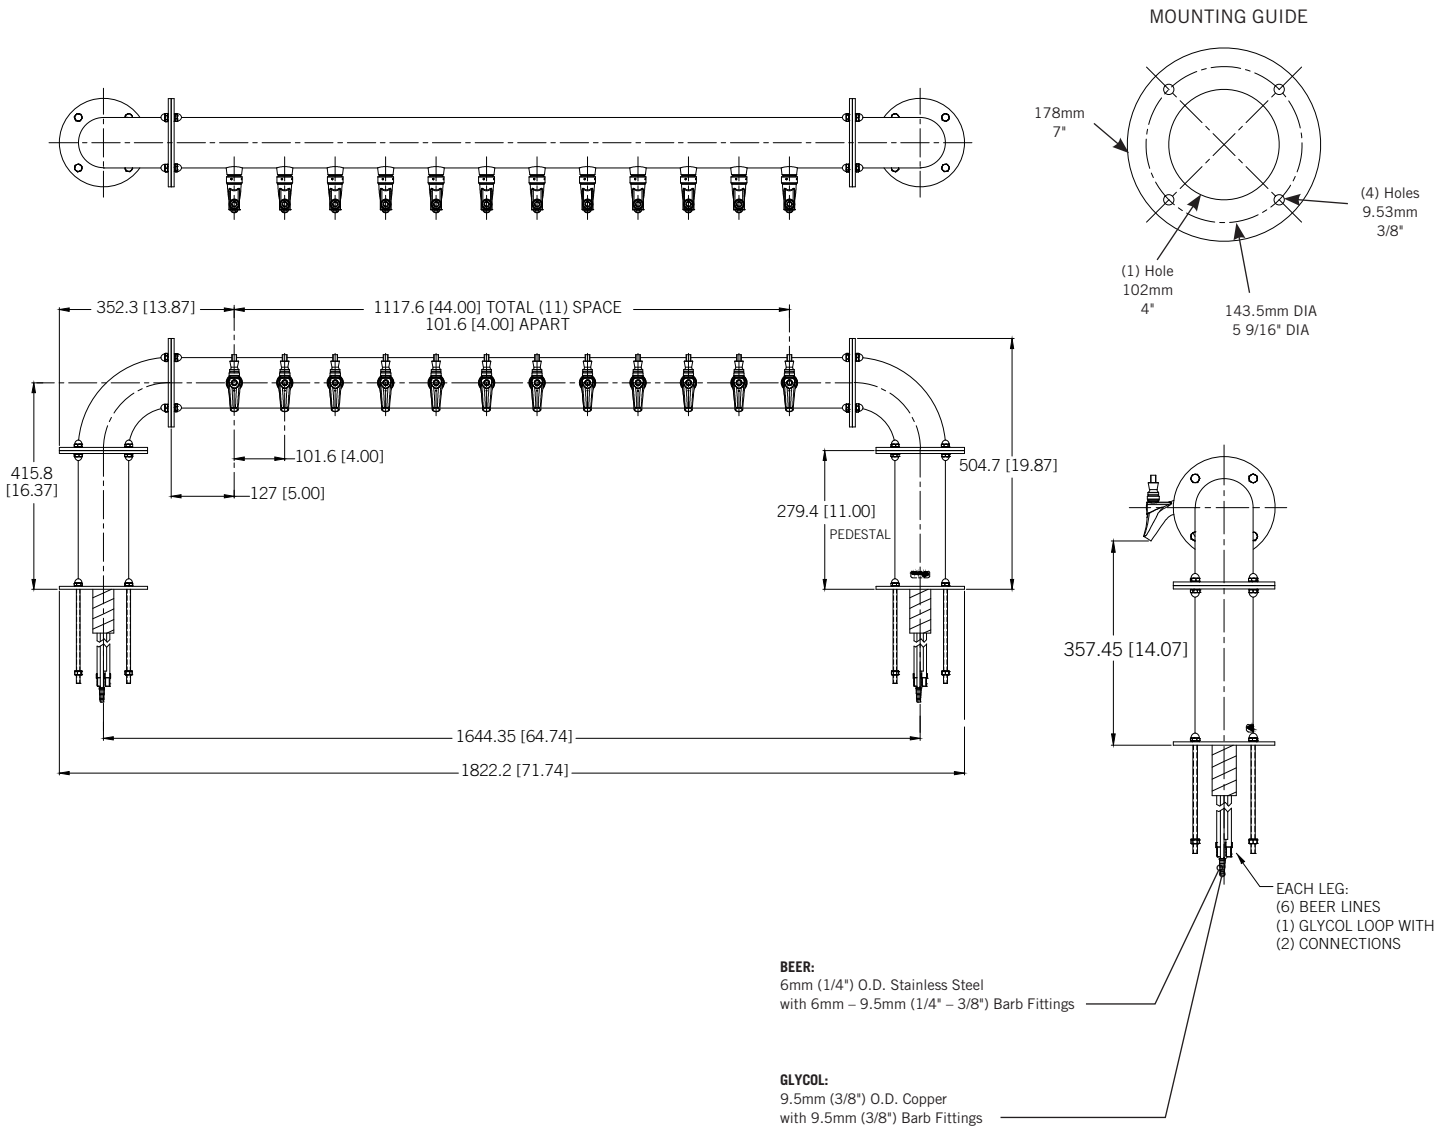

DRAFT TOWER

TITAN U - 12 FAUCET

- Over-sized brewery pipe style (4" diameter) for the bar top
- U.S. manufactured
- Durable polished stainless steel finish provides years of service
- All stainless steel contact with the beer for the ultimate in draft purity

TT-U-12KR-11
Polished Stainless Steel

Faucet knobs not included.

 Certified by the National Sanitation Foundation

The integrated Kool-Rite module provides optimum cooling at the point of dispense. Modular construction makes the installation process as simple as PLUG "N" POUR.

Part No.	Faucets	Finish	Dispense System	Shipping Weight
TT-U-12KR-11	12	Polished S/S	Kool-Rite (Glycol)	TBD

Dimensions

 **MICRO MATIC**
Toll-Free: 1-866-327-4159
www.micromatic.com

West
19791 Bahama St.
Northridge, CA 91324
Tel. (818) 701-9765
Fax. (818) 701-9844