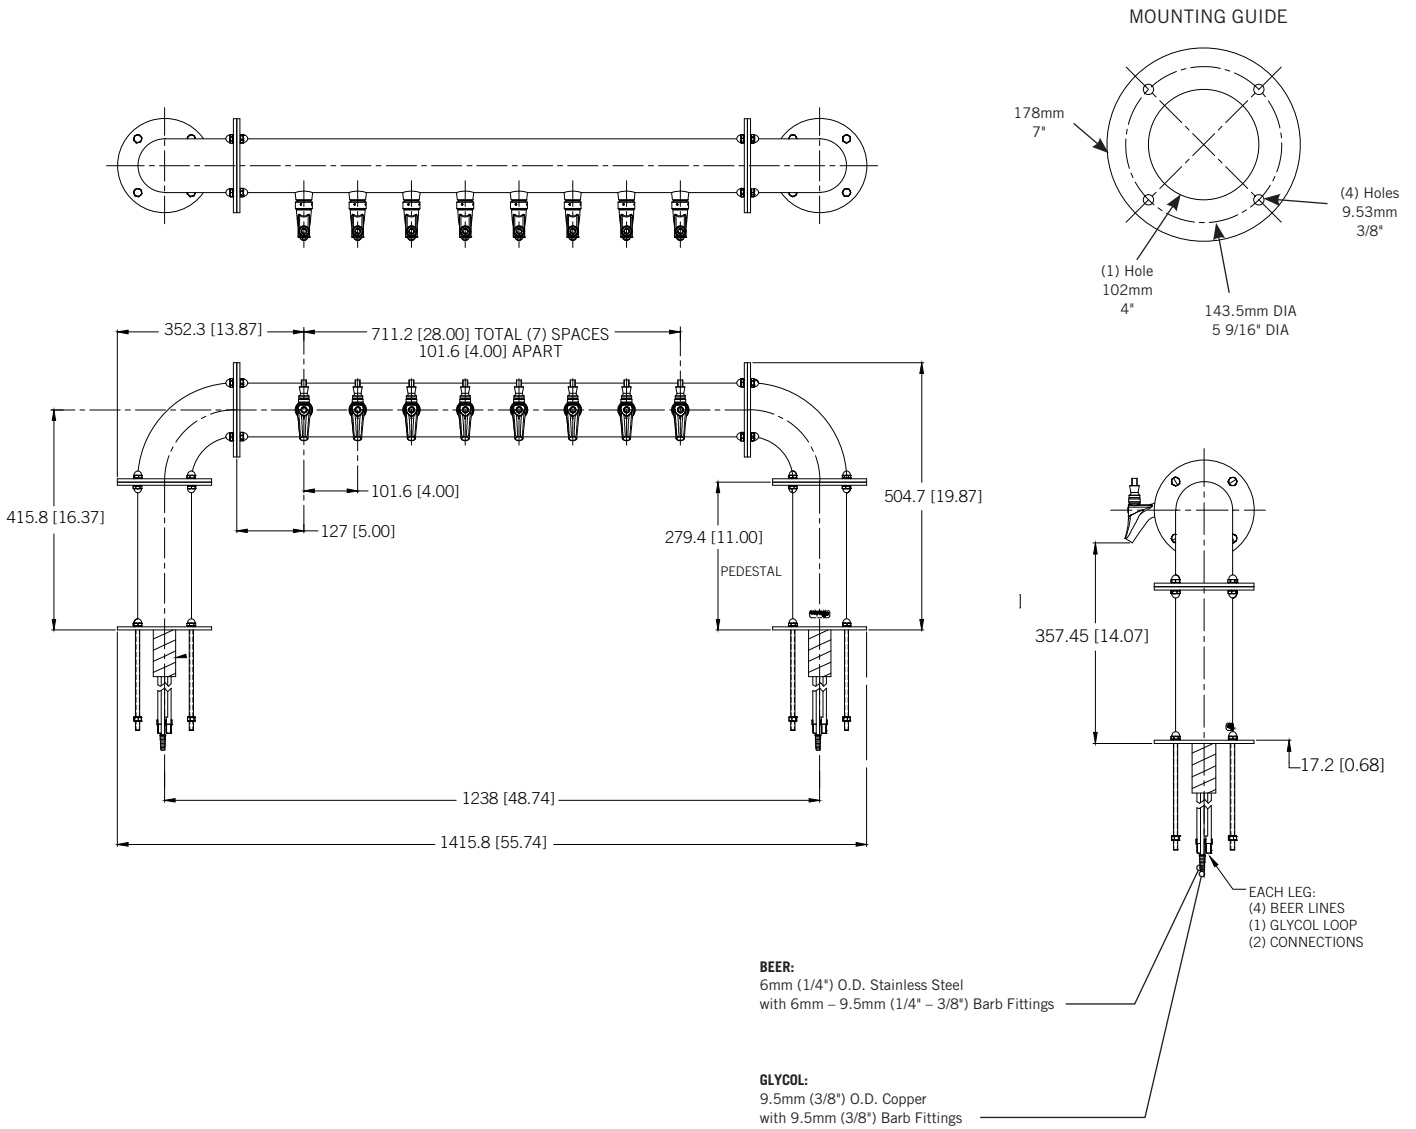

DRAFT TOWER

TITAN U - 8 FAUCET

- Over-sized brewery pipe style (4" diameter) for the bar top
- U.S. manufactured
- Durable polished stainless steel finish provides years of service
- All stainless steel contact with the beer for the ultimate in draft purity

TT-U-8KR-11
Polished Stainless Steel

Faucet knobs not included.

 Certified by the National Sanitation Foundation

The integrated Kool-Rite module provides optimum cooling at the point of dispense. Modular construction makes the installation process as simple as PLUG "N" POUR.

www.micromatic.com • 1 (866) 327-4159

TITAN U - 8 FAUCET

Job Number: _____ Location: _____

Part No.	Faucets	Finish	Dispense System	Shipping Weight
TT-U-8KR-11	8	Polished S/S	Kool-Rite (Glycol)	TBD

Dimensions