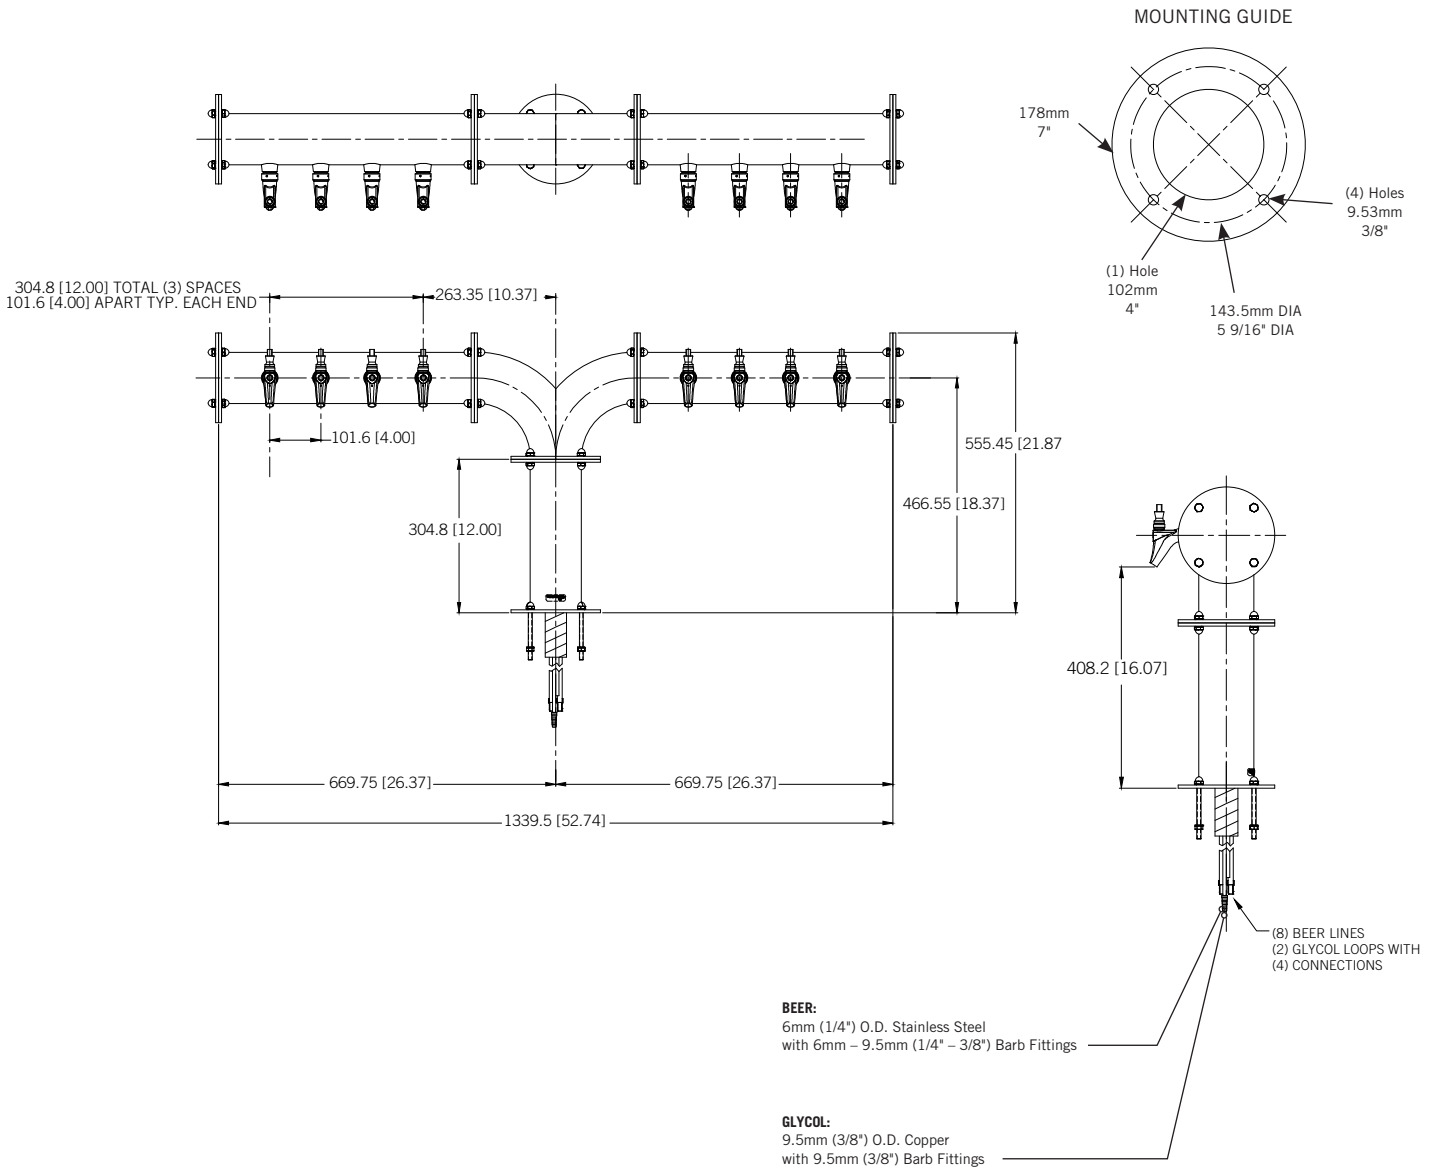

DRAFT TOWER

TITAN Y - 8 FAUCET

- Over-sized brewery pipe style (4" diameter) for the bar top
- U.S. manufactured
- Durable polished stainless steel finish provides years of service
- All stainless steel contact with the beer for the ultimate in draft purity

TT-Y-8KR
Polished Stainless Steel

Faucet knobs not included.

 Certified by the National Sanitation Foundation

The integrated Kool-Rite module provides optimum cooling at the point of dispense. Modular construction makes the installation process as simple as PLUG "N" POUR.

Part No.	Faucets	Finish	Dispense System	Shipping Weight
TT-Y-8KR	8	Polished S/S	Kool-Rite (Glycol)	TBD

Dimensions

 **MICRO MATIC**
Toll-Free: 1-866-327-4159
www.micromatic.com

West
19791 Bahama St.
Northridge, CA 91324
Tel. (818) 701-9765
Fax. (818) 701-9844