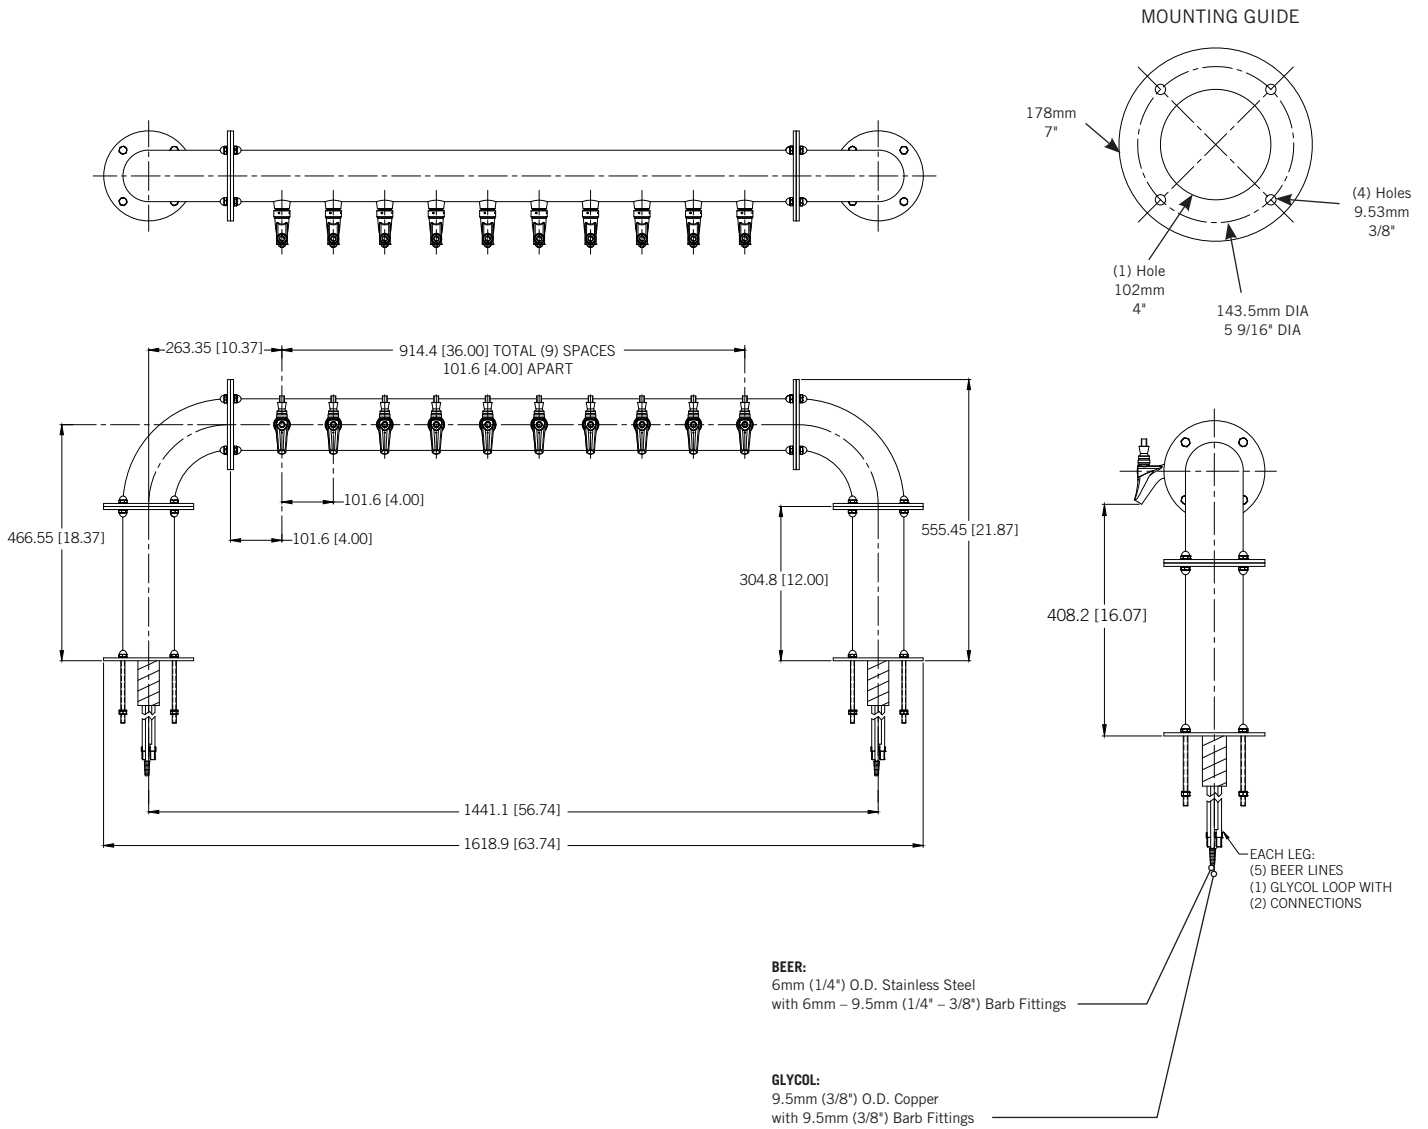

DRAFT TOWER

TITAN U - 10 FAUCET

- Over-sized brewery pipe style (4" diameter) for the bar top
- U.S. manufactured
- Durable polished stainless steel finish provides years of service
- All stainless steel contact with the beer for the ultimate in draft purity

TT-U-10KR
Polished Stainless Steel

Faucet knobs not included.

 Certified by the National Sanitation Foundation

The integrated Kool-Rite module provides optimum cooling at the point of dispense. Modular construction makes the installation process as simple as PLUG "N" POUR.

Part No.	Faucets	Finish	Dispense System	Shipping Weight
TT-U-10KR	10	Polished S/S	Kool-Rite (Glycol)	TBD

Dimensions

 **MICRO MATIC**
Toll-Free: 1-866-327-4159
www.micromatic.com

West
19791 Bahama St.
Northridge, CA 91324
Tel. (818) 701-9765
Fax. (818) 701-9844