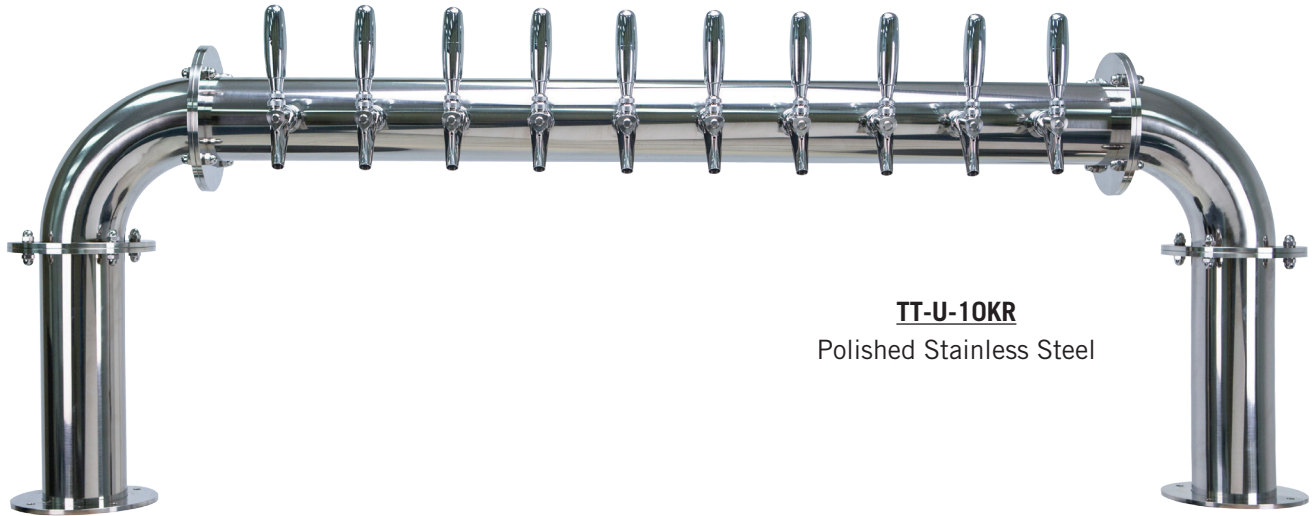

DRAFT TOWER

TITAN U - 10 FAUCET

- Over-sized brewery pipe style (4" diameter) for the bar top
- U.S. manufactured
- Durable polished stainless steel finish provides years of service
- All stainless steel contact with the beer for the ultimate in draft purity

TT-U-10KR
Polished Stainless Steel

Faucet knobs not included.

 Certified by the National Sanitation Foundation

The integrated Kool-Rite module provides optimum cooling at the point of dispense. Modular construction makes the installation process as simple as PLUG "N" POUR.

Part No.	Faucets	Finish	Dispense System	Shipping Weight
TT-U-10KR	10	Polished S/S	Kool-Rite (Glycol)	TBD

Dimensions

 **MICRO MATIC**
Toll-Free: 1-866-327-4159
www.micromatic.com

West
19791 Bahama St.
Northridge, CA 91324
Tel. (818) 701-9765
Fax. (818) 701-9844