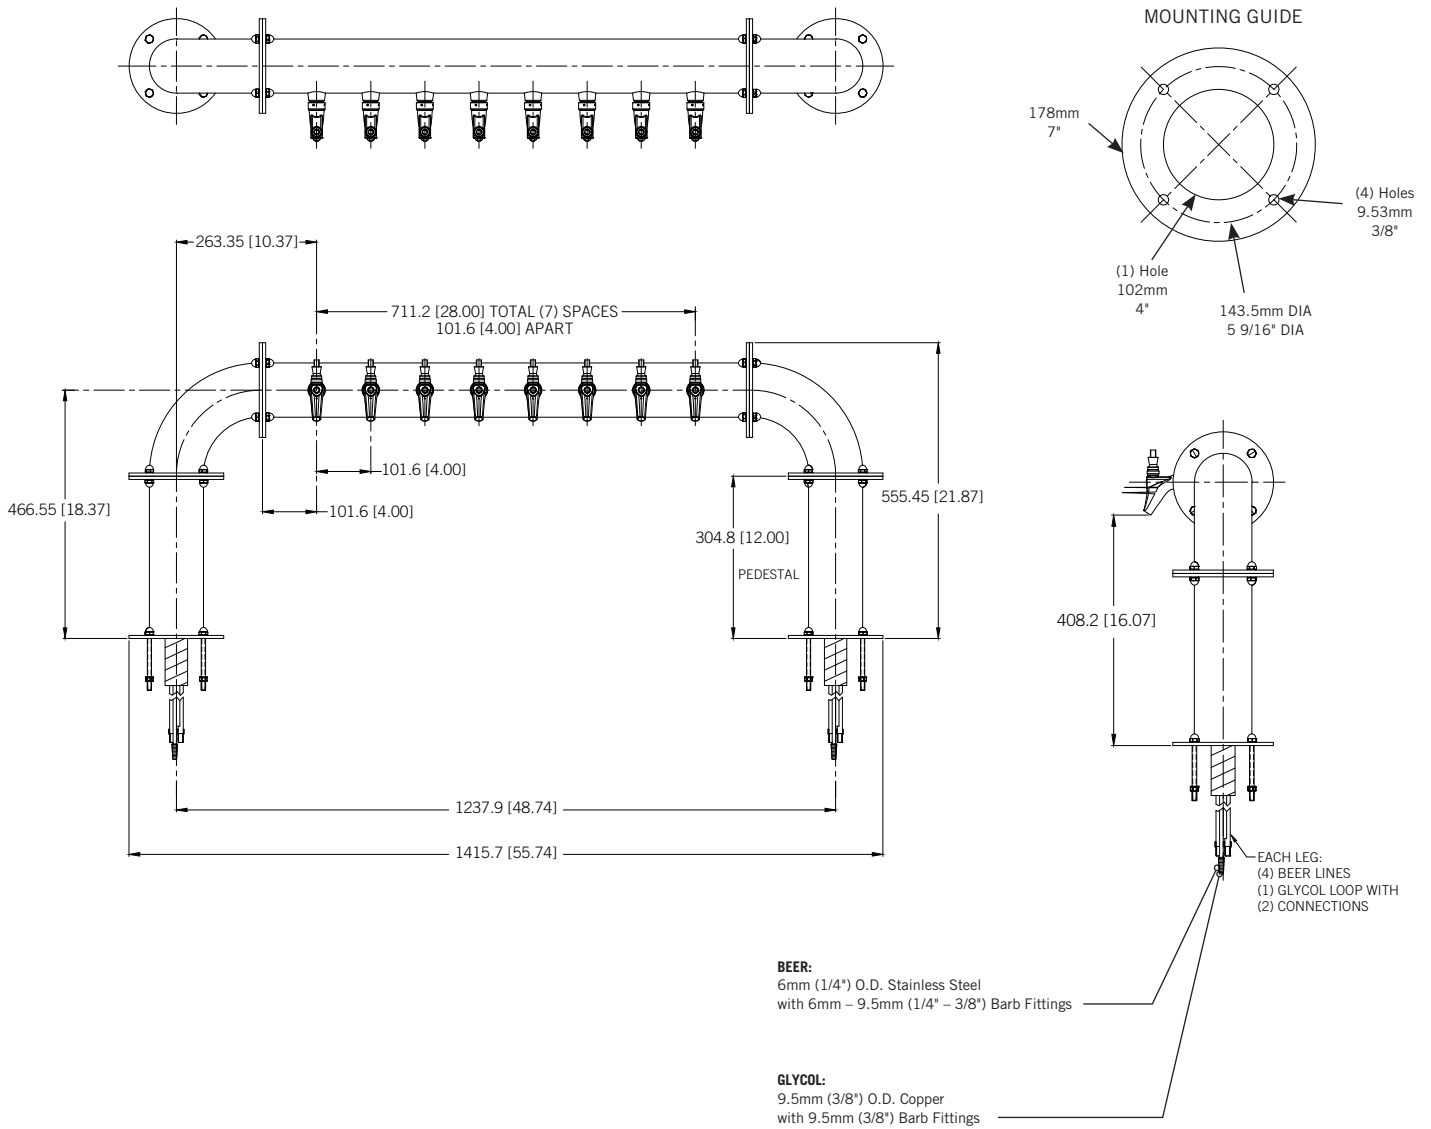

DRAFT TOWER

TITAN U - 8 FAUCET

- Over-sized brewery pipe style (4" diameter) for the bar top
- U.S. manufactured
- Durable polished stainless steel finish provides years of service
- All stainless steel contact with the beer for the ultimate in draft purity

TT-U-8KR
Polished Stainless Steel

Faucet knobs not included.

 Certified by the National Sanitation Foundation

The integrated Kool-Rite module provides optimum cooling at the point of dispense. Modular construction makes the installation process as simple as PLUG "N" POUR.

www.micromatic.com • 1 (866) 327-4159

TITAN U - 8 FAUCET

Job Number: _____ Location: _____

Part No.	Faucets	Finish	Dispense System	Shipping Weight
TT-U-8KR	8	Polished S/S	Kool-Rite (Glycol)	TBD

Dimensions