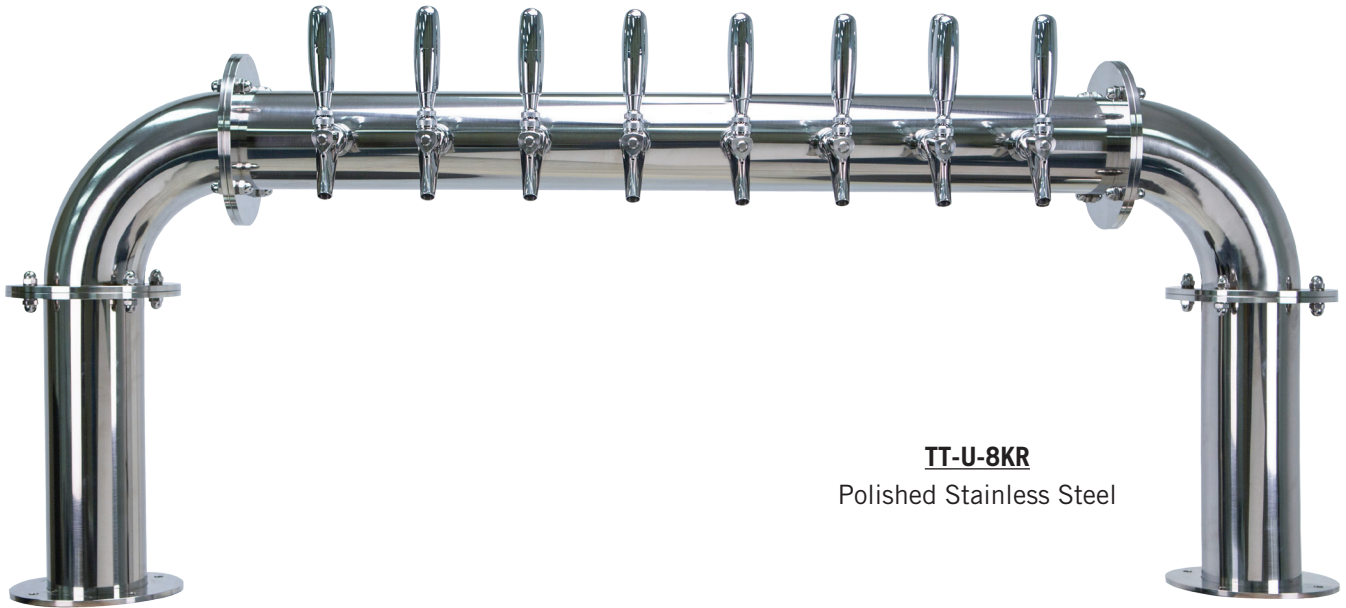

DRAFT TOWER

TITAN U - 8 FAUCET

- Over-sized brewery pipe style (4" diameter) for the bar top
- U.S. manufactured
- Durable polished stainless steel finish provides years of service
- All stainless steel contact with the beer for the ultimate in draft purity

TT-U-8KR
Polished Stainless Steel

Faucet knobs not included.

 Certified by the National Sanitation Foundation

The integrated Kool-Rite module provides optimum cooling at the point of dispense. Modular construction makes the installation process as simple as PLUG "N" POUR.

www.micromatic.com • 1 (866) 327-4159

TITAN U - 8 FAUCET

Job Number: _____ Location: _____

Part No.	Faucets	Finish	Dispense System	Shipping Weight
TT-U-8KR	8	Polished S/S	Kool-Rite (Glycol)	TBD

Dimensions