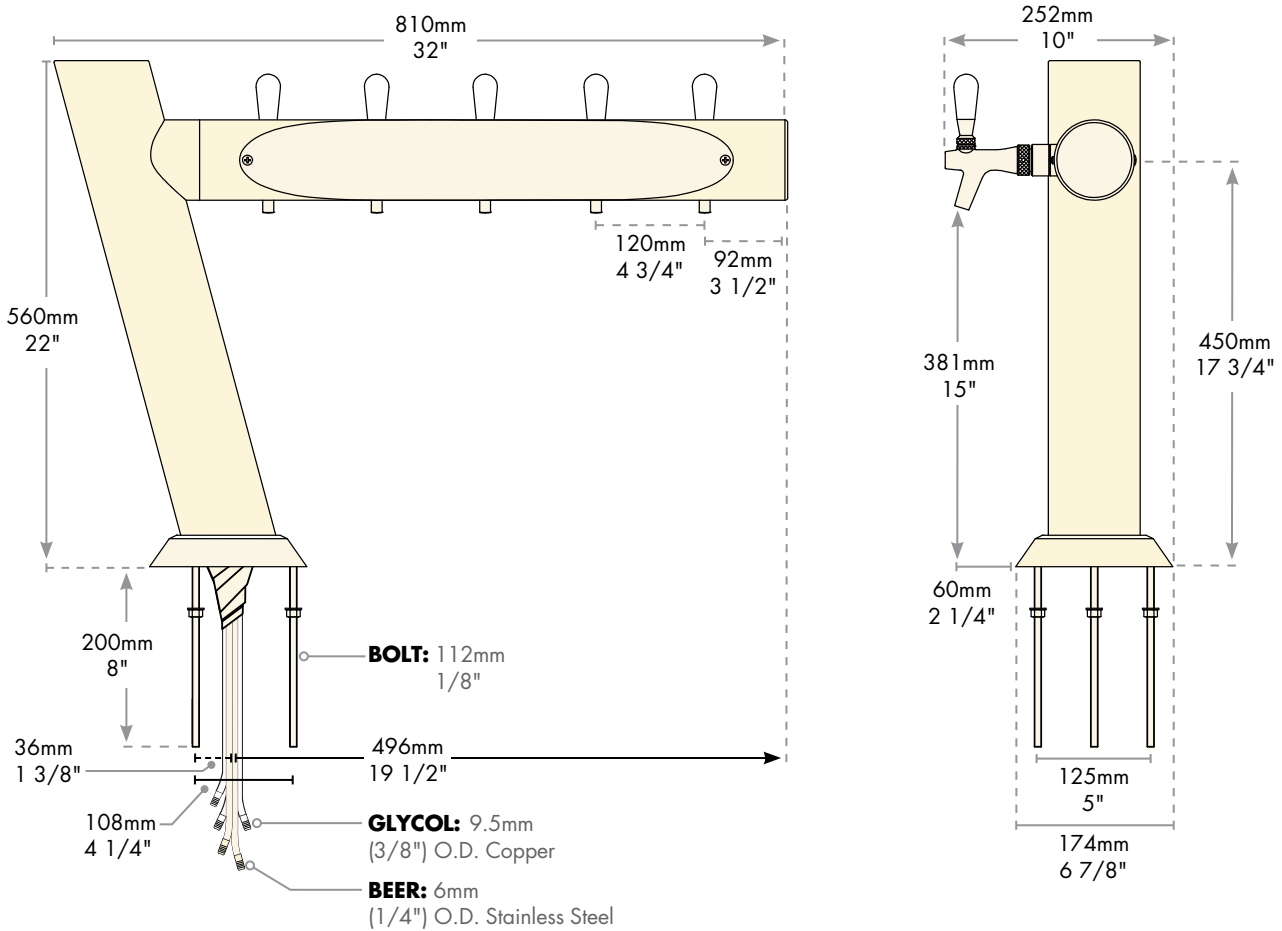

Specifications

Micro Matic reserves the right to change specifications without notice.

AUTOQUOTES

Part No.	Faucets	Finish	Dispense System	Shipping Weight	Box Dimensions
☐ Z03066-5	5	Chrome	Glycol	TBD	TBD
				TBD	TBD

Dimensions

Copyright ©2010 Micro Matic USA, Inc. All Rights Reserved. 00903.D0910

www.micromatic.com

Toll Free: 1-(866) 327-4159

West	Central	Southeast	Northeast
19791 Bahama Street Northridge, CA 91324 Tel. (818) 701-9765 Fax. (818) 701-9844	10726 North Second Street Machesney Park, IL 61115 Tel. (815) 968-7557 Fax. (815) 968-0363	2364 Turbine Court Brooksville, FL 34604 Tel. (352) 799-6331 Fax. (352) 796-2429	4601 Saucon Creek Road Center Valley, PA 18034 Tel. (610) 625-4464 Fax. (610) 625-4466