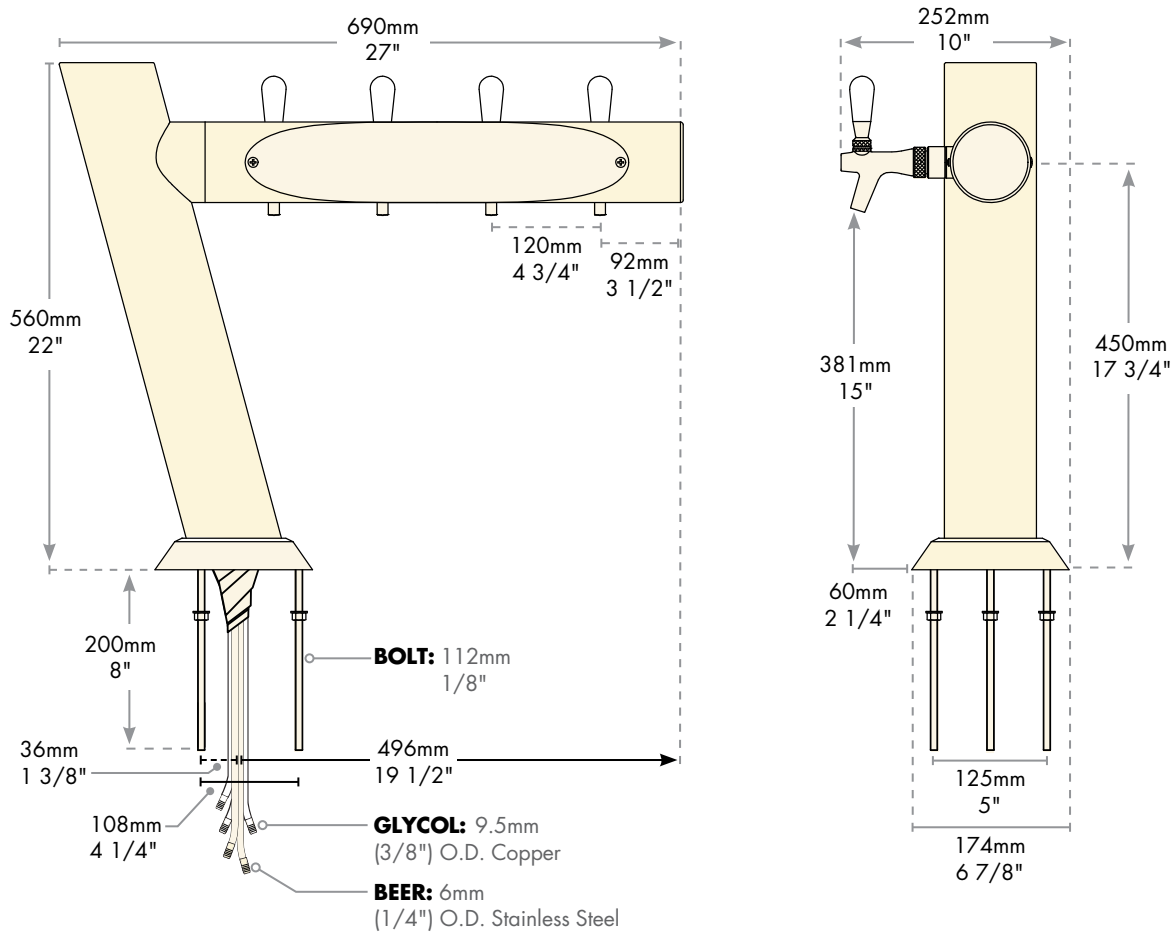

- Dramatic cantilever design will attract attention at the bar top.
- Imported European design.
- High polished exterior chrome finish will provide years of durable service.
- All stainless steel contact with the beer for the ultimate in draft purity.

Chrome
Z03062-4

Faucet knobs not included.

Specifications

Micro Matic reserves the right to change specifications without notice.

AUTOQUOTES

Part No.	Faucets	Finish	Dispense System	Shipping Weight	Box Dimensions
<input type="checkbox"/> Z03062-4	4	Chrome	Glycol	TBD	TBD
				TBD	TBD

Dimensions

Copyright ©2010 Micro Matic USA, Inc. All Rights Reserved. 00902.D0910

MICRO MATIC

www.micromatic.com

Toll Free: 1-(866) 327-4159

West	Central	Southeast	Northeast
19791 Bahama Street Northridge, CA 91324 Tel. (818) 701-9765 Fax. (818) 701-9844	10726 North Second Street Machesney Park, IL 61115 Tel. (815) 968-7557 Fax. (815) 968-0363	2364 Turbine Court Brooksville, FL 34604 Tel. (352) 799-6331 Fax. (352) 796-2429	4601 Saucon Creek Road Center Valley, PA 18034 Tel. (610) 625-4464 Fax. (610) 625-4466