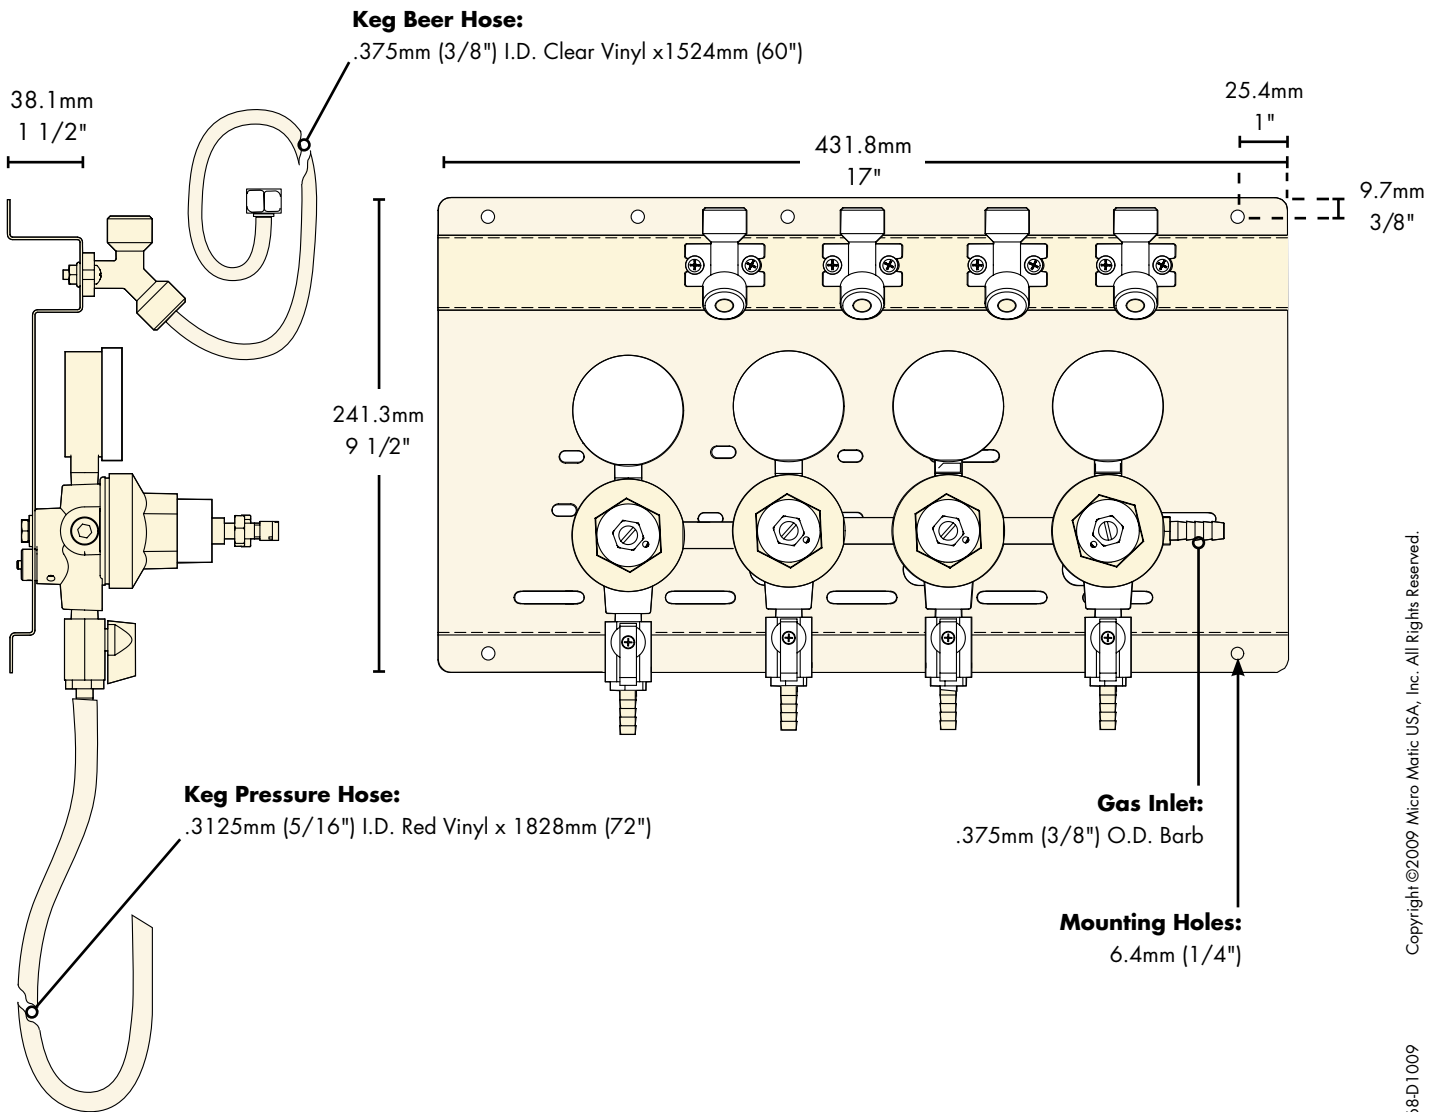

Specifications

Micro Matic reserves the right to change specifications without notice.

Part No.	Description	Shipping Weight	Box Dimensions
83415	4 Secondary Regulator / 4 Keg	8 kg	483mm L x 356mm W x 407mm H
		18 lbs	19"L x 14"W x 16"H

Dimensions

Copyright ©2009 Micro Matic USA, Inc. All Rights Reserved.

00168D1009

www.micromatic.com

Toll Free: 1-(866) 327-4159

West	Central	Southeast	Northeast
19791 Bahama Street Northridge, CA 91324 Tel. (818) 701-9765 Fax. (818) 701-9844	10726 North Second Street Machesney Park, IL 61115 Tel. (815) 968-7557 Fax. (815) 968-0363	2364 Turbine Court Brooksville, FL 34604 Tel. (352) 799-6331 Fax. (352) 796-2429	4601 Saucon Creek Road Center Valley, PA 18034 Tel. (610) 625-4464 Fax. (610) 625-4466