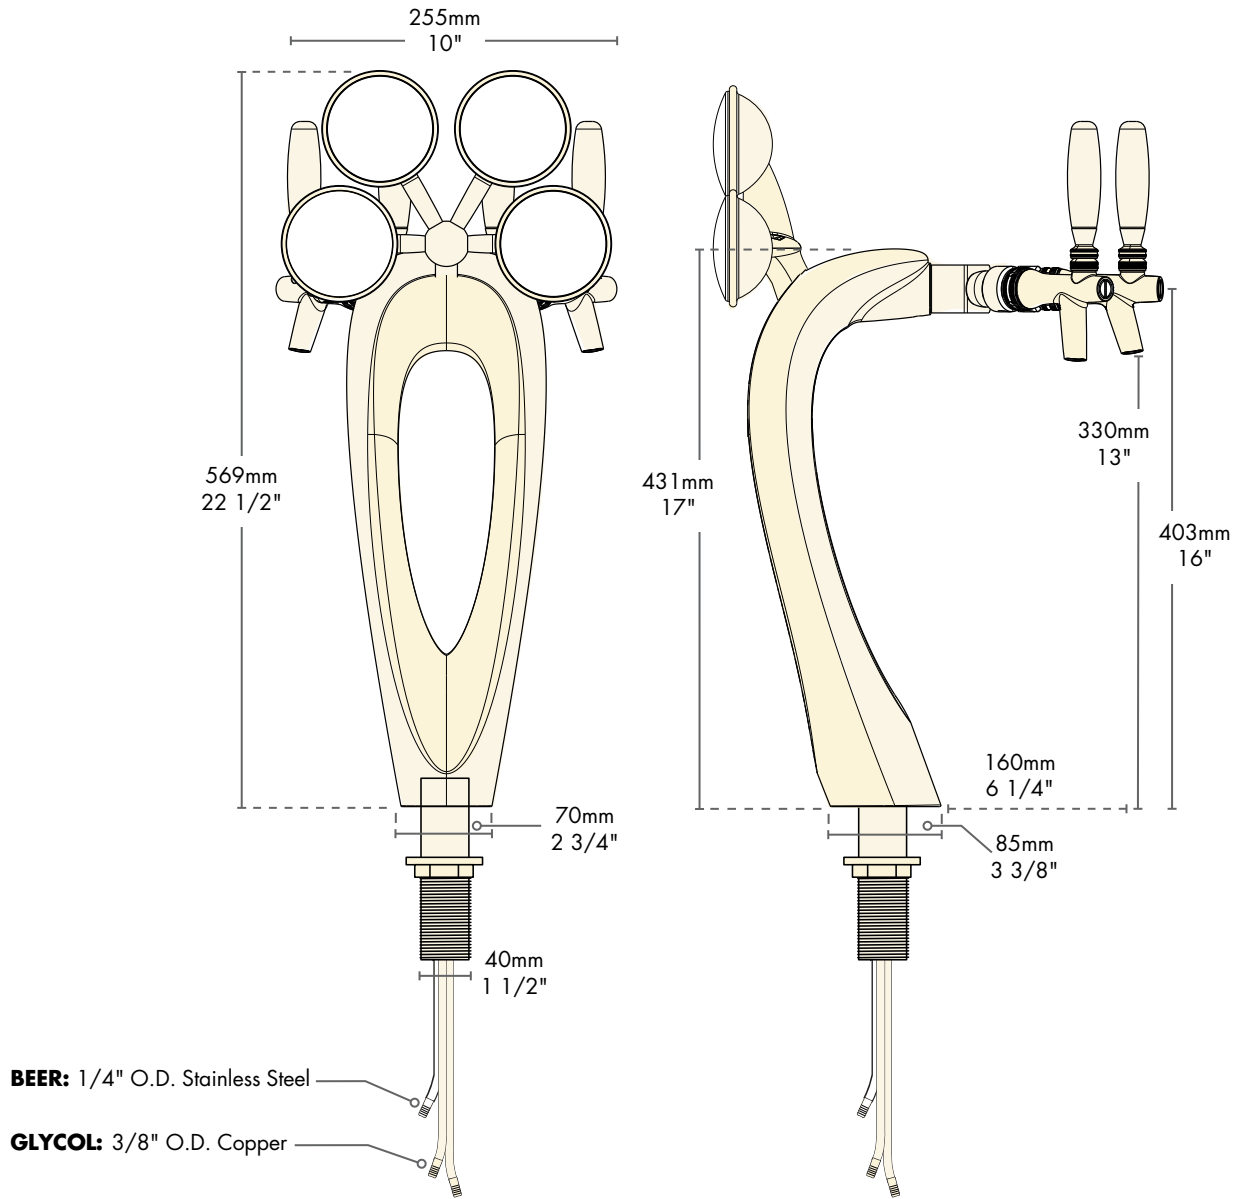

Specifications

Part No.	Faucets	Finish	Dispense System	Shipping Weight	Box Dimensions
☐ 9504-C (No Ice)	4	Chrome	Glycol	TBD	TBD
				TBD	TBD
☐ 9504-C-F (Ice Frosted)	4	Chrome	Glycol	TBD	TBD
				TBD	TBD
☐ 9504-C-M (No Ice, Medallion)	4	Chrome	Glycol	TBD	TBD
				TBD	TBD
☐ 9504-C-F-M (Ice Frosted, Medallion)	4	Chrome	Glycol	TBD	TBD
				TBD	TBD

Dimensions

Copyright ©2012 Micro Matic USA, Inc. All Rights Reserved. 01204-D0312

www.micromatic.com

Toll Free: 1-(866) 327-4159

West	Central	Southeast	Northeast
19791 Bahama Street Northridge, CA 91324 Tel. (818) 701-9765 Fax. (818) 701-9844	10726 North Second Street Machesney Park, IL 61115 Tel. (815) 968-7557 Fax. (815) 968-0363	2364 Simon Court Brooksville, FL 34604 Tel. (352) 799-6331 Fax. (352) 796-2429	4601 Saucon Creek Road Center Valley, PA 18034 Tel. (610) 625-4464 Fax. (610) 625-4466