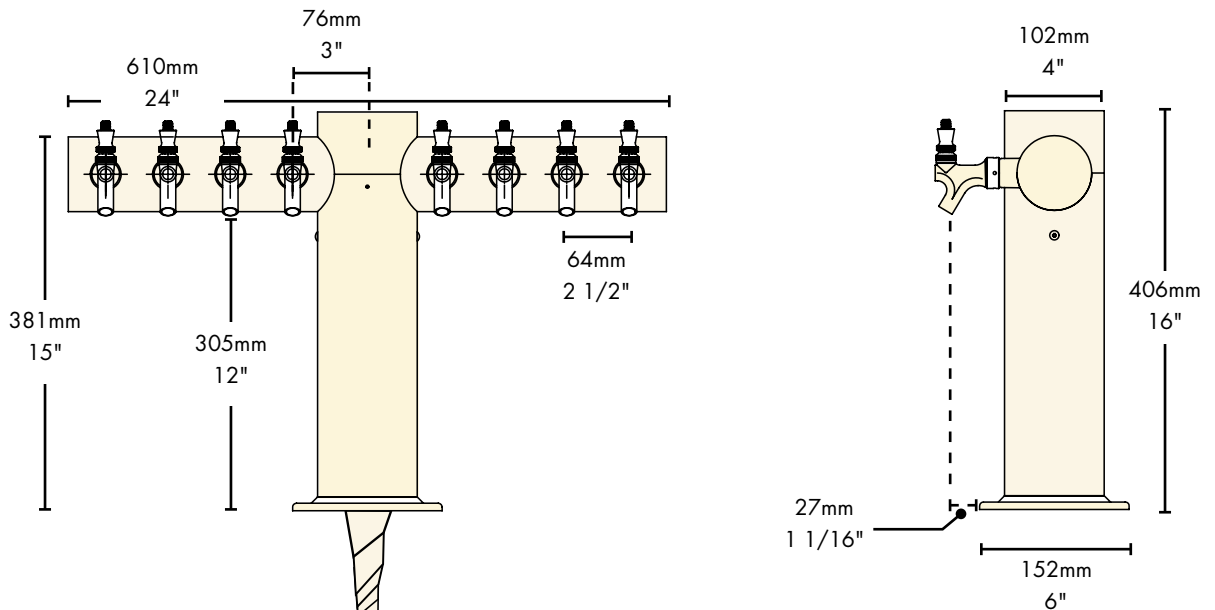

# Specifications

Micro Matic reserves the right to change specifications without notice.

**AUTOQUOTES**

Part No.	Faucets	Finish	Dispense System	Shipping Weight	Box Dimensions
<input type="checkbox"/> <b>METRO-T-8PSSKR*</b>	8	Polished S/S	Kool-Rite (Glycol)	22 kg 48 lbs	1143mm L x 927mm W x 406mm H 45"L x 36 1/2"W x 16"L
<input type="checkbox"/> <b>METRO-T-8PVDKR*</b>	8	PVD Brass	Kool-Rite (Glycol)	22 kg 48 lbs	1143mm L x 927mm W x 406mm H 45"L x 36 1/2"W x 16"L

# Dimensions

**BEER:**

6mm (1/4") O.D. Stainless Steel  
with 8mm - 9.5mm (5/16" - 3/8") Barb Fittings

**GLYCOL:**

9.5mm (3/8") O.D. Copper  
with 9.5mm (3/8") Barb Fittings

Copyright ©2012 Micro Matic USA, Inc. All Rights Reserved. 00109D0312