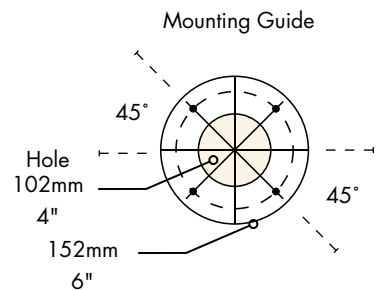

# Dimensions

**BEER:**

6mm (1/4") O.D. Stainless Steel  
with 8mm - 9.5mm (5/16" - 3/8") Barb Fittings

**GLYCOL:**

9.5mm (3/8") O.D. Copper  
with 9.5mm (3/8") Barb Fittings

Copyright ©2012 Micro Matic USA, Inc. All Rights Reserved. 00109D0312