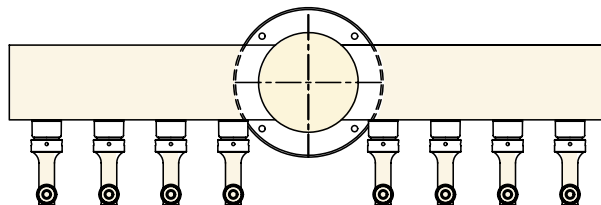

# Dimensions

**BEER:**

6mm (1/4") O.D. Stainless Steel  
with 8mm - 9.5mm (5/16" - 3/8") Barb Fittings

**GLYCOL:**

9.5mm (3/8") O.D. Copper  
with 9.5mm (3/8") Barb Fittings

Copyright ©2012 Micro Matic USA, Inc. All Rights Reserved. 00109D0312