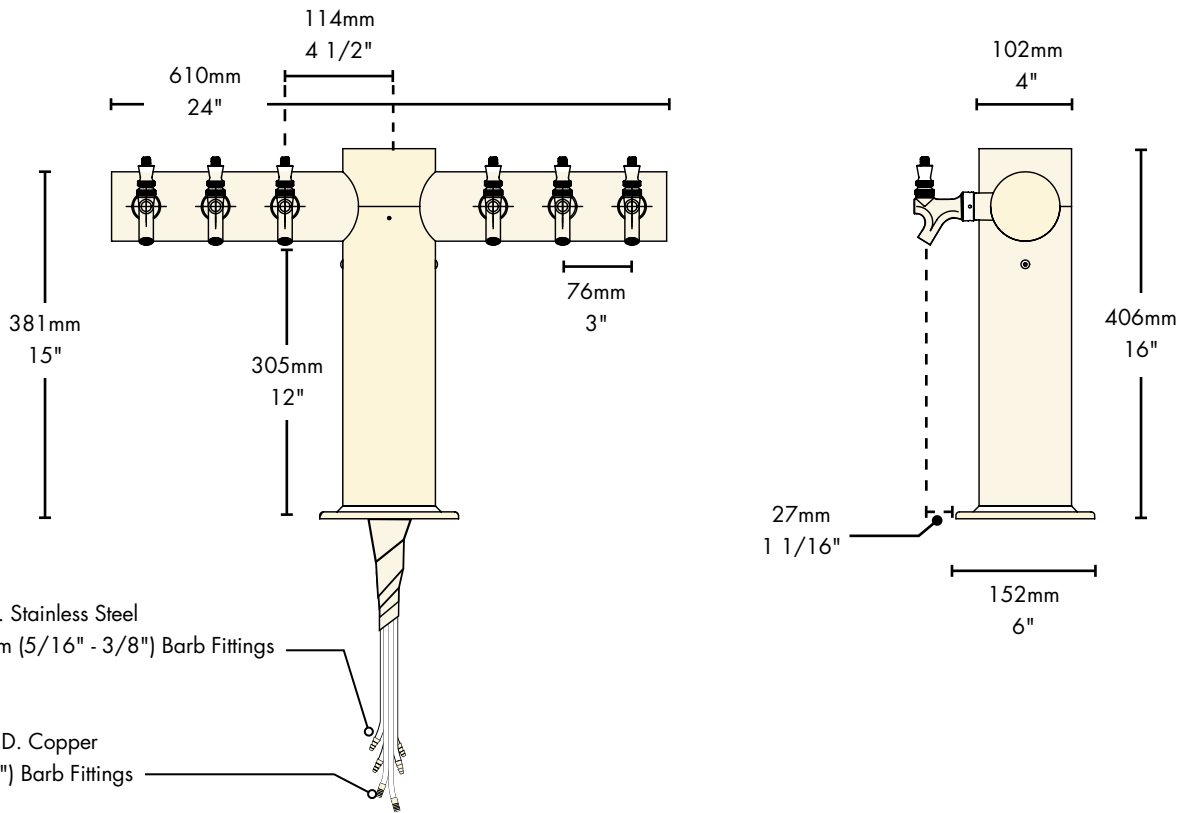

Specifications

Micro Matic reserves the right to change specifications without notice. **AUTOQUOTES**

Part No.	Faucets	Finish	Dispense System	Shipping Weight	Box Dimensions
☐ METRO-T-6PSSKR*	6	Polished S/S	Kool-Rite (Glycol)	21 kg 46 lbs	1143mm L x 927mm W x 406mm H 45"L x 36 1/2"W x 16"L
☐ METRO-T-6PVDKR*	6	PVD Brass	Kool-Rite (Glycol)	21 kg 46 lbs	1143mm L x 927mm W x 406mm H 45"L x 36 1/2"W x 16"L

Certified

Dimensions

Copyright ©2012 Micro Matic USA, Inc. All Rights Reserved. 00016D0312

www.micromatic.com

Toll Free: 1-(866) 327-4159

West	Central	Southeast	Northeast
19791 Bahama Street Northridge, CA 91324 Tel. (818) 701-9765 Fax. (818) 701-9844	10726 North Second Street Machesney Park, IL 61115 Tel. (815) 968-7557 Fax. (815) 968-0363	2364 Simon Court Brooksville, FL 34604 Tel. (352) 799-6331 Fax. (352) 796-2429	4601 Saucon Creek Road Center Valley, PA 18034 Tel. (610) 625-4464 Fax. (610) 625-4466