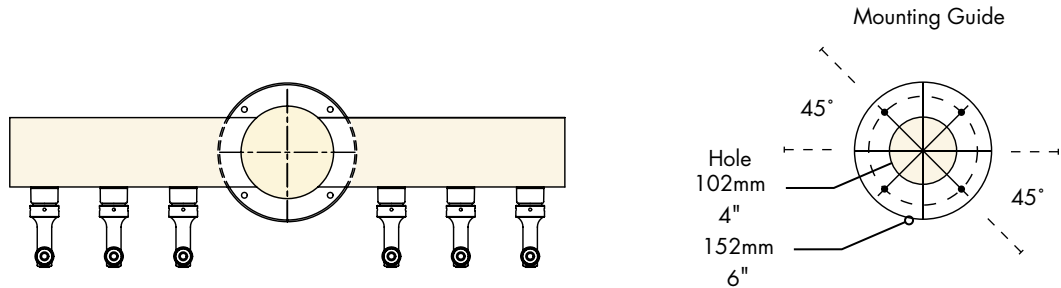

Specifications

Micro Matic reserves the right to change specifications without notice. **AUTOQUOTES**

Part No.	Faucets	Finish	Dispense System	Shipping Weight	Box Dimensions
☐ METRO-T-6PSSKR*	6	Polished S/S	Kool-Rite (Glycol)	21 kg 46 lbs	1143mm L x 927mm W x 406mm H 45"L x 36 1/2"W x 16"L
☐ METRO-T-6PVDKR*	6	PVD Brass	Kool-Rite (Glycol)	21 kg 46 lbs	1143mm L x 927mm W x 406mm H 45"L x 36 1/2"W x 16"L

Certified

Dimensions

Copyright ©2012 Micro Matic USA, Inc. All Rights Reserved. 00016D0312

www.micromatic.com

Toll Free: 1-(866) 327-4159

West	Central	Southeast	Northeast
19791 Bahama Street Northridge, CA 91324 Tel. (818) 701-9765 Fax. (818) 701-9844	10726 North Second Street Machesney Park, IL 61115 Tel. (815) 968-7557 Fax. (815) 968-0363	2364 Simon Court Brooksville, FL 34604 Tel. (352) 799-6331 Fax. (352) 796-2429	4601 Saucon Creek Road Center Valley, PA 18034 Tel. (610) 625-4464 Fax. (610) 625-4466