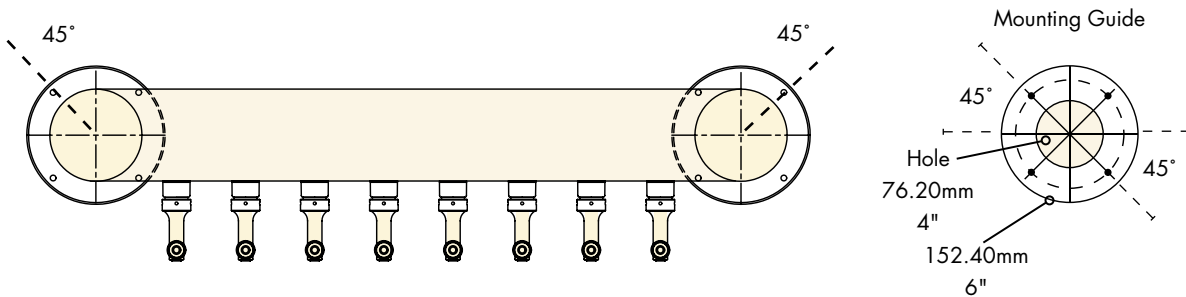

Specifications

Micro Matic reserves the right to change specifications without notice. **AUTOQUOTES**

Part No.	Faucets	Finish	Dispense System	Shipping Weight	Box Dimensions
☐ METRO-H-8PSSKR*	8	Polished S/S	Kool-Rite (Glycol)	18 kg 40 lbs	1143mm L x 914mm W x 406mm H 45"L x 36 1/2"W x 16"H
☐ METRO-H-8PVDKR*	8	PVD Brass	Kool-Rite (Glycol)	18 kg 40 lbs	1143mm L x 914mm W x 406mm H 45"L x 36 1/2"W x 16"H

Certified

Dimensions

Copyright ©2012 Micro Matic USA, Inc. All Rights Reserved. 00017-D0312