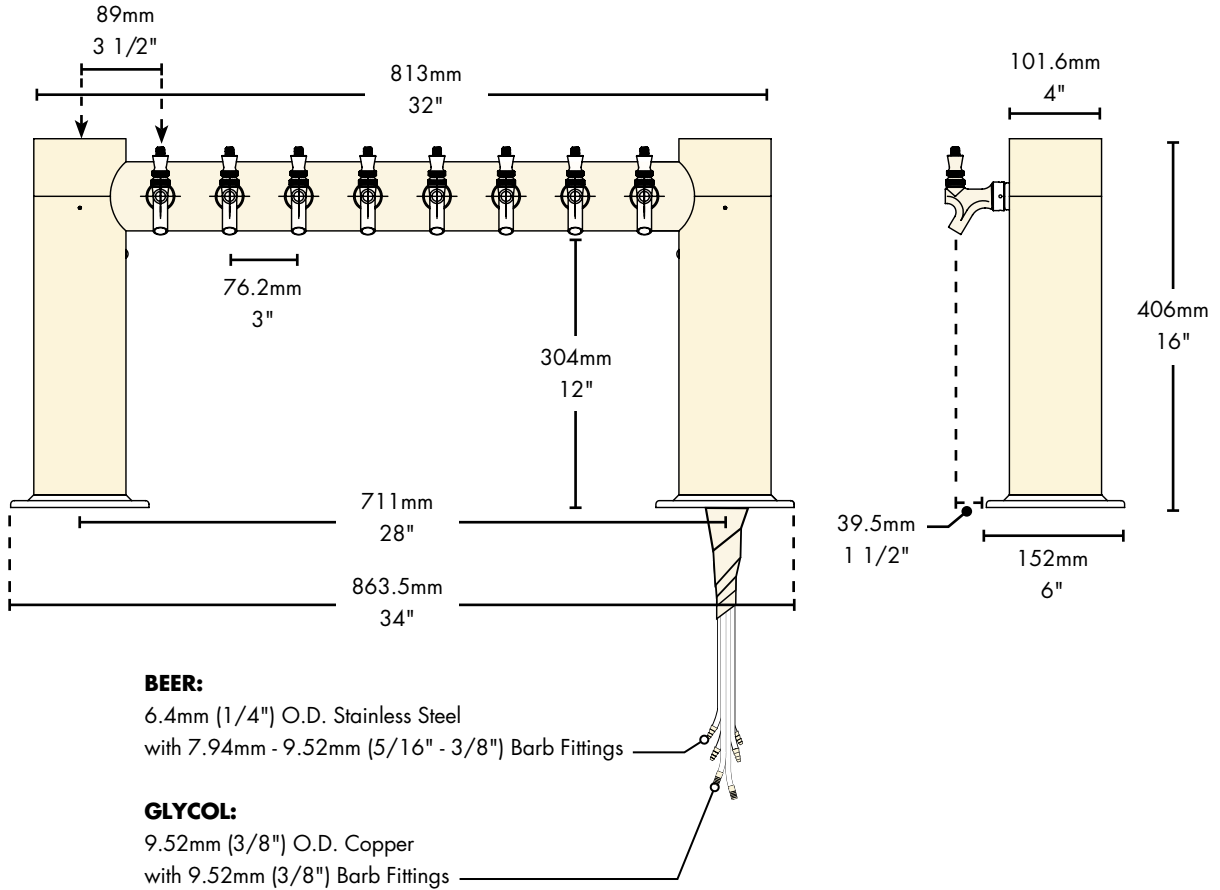

Specifications

Micro Matic reserves the right to change specifications without notice. **AUTOQUOTES**

Part No.	Faucets	Finish	Dispense System	Shipping Weight	Box Dimensions
☐ METRO-H-8PSSKR*	8	Polished S/S	Kool-Rite (Glycol)	18 kg 40 lbs	1143mm L x 914mm W x 406mm H 45"L x 36 1/2"W x 16"H
☐ METRO-H-8PVDKR*	8	PVD Brass	Kool-Rite (Glycol)	18 kg 40 lbs	1143mm L x 914mm W x 406mm H 45"L x 36 1/2"W x 16"H

Certified

Dimensions

Copyright ©2012 Micro Matic USA, Inc. All Rights Reserved. 00017-D0312