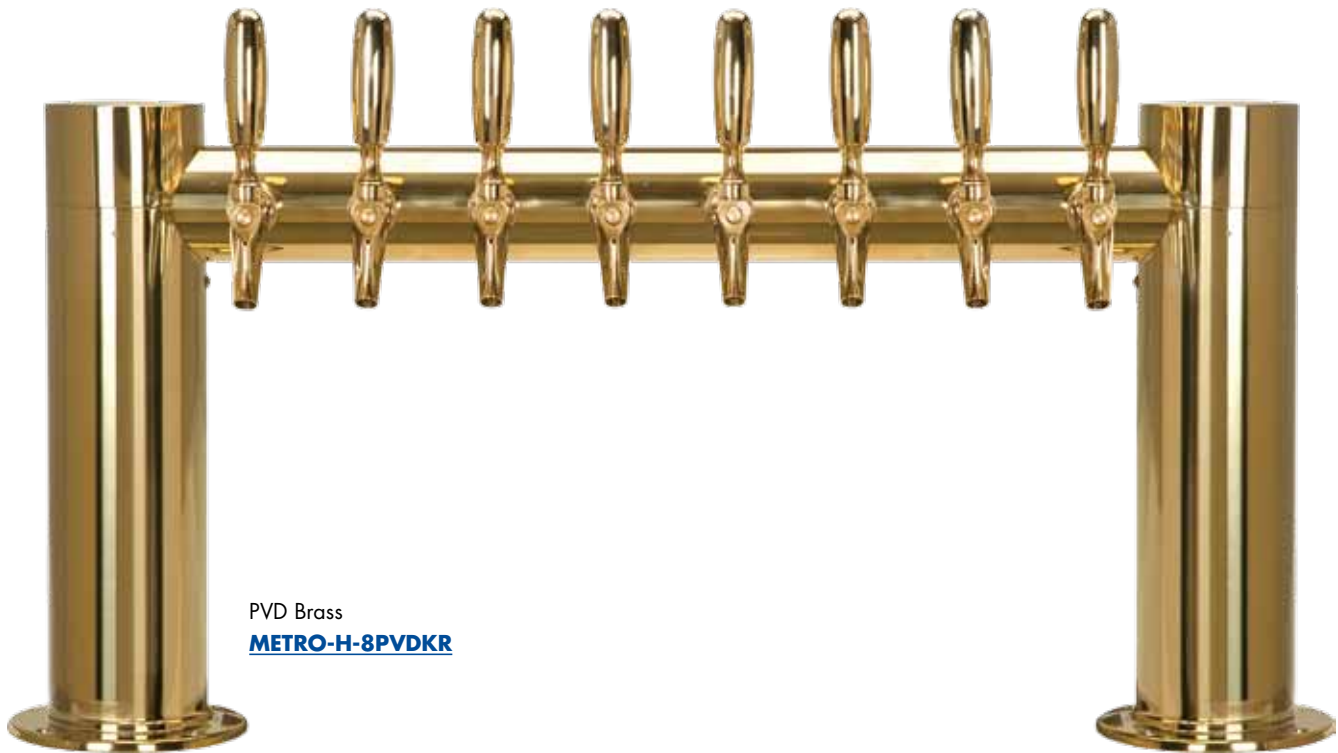

- Metropolis draft towers have a distinctive art deco style.
- The draft tower is a marketing tool, not just a bar fixture.
- Exterior finish will provide years of durable service.
- All stainless steel contact with the beer for the ultimate in draft purity.

PVD Brass
METRO-H-8PVDKR

Stainless Steel
METRO-H-8PSSKR

Features

Faucet knobs not included.

PVD Brass
Tarnish Free.

Certified
by the National
Sanitation Foundation.

Stainless Steel
beer contact for the pure
taste of fresh draft beer.

The integrated Kool-Rite module provides optimum cooling at the point of dispense. The module construction makes the installation process as simple as PLUG "N" POUR.

Specifications

Micro Matic reserves the right to change specifications without notice. **AUTOQUOTES**

Part No.	Faucets	Finish	Dispense System	Shipping Weight	Box Dimensions
<input type="checkbox"/> METRO-H-8PSSKR*	8	Polished S/S	Kool-Rite (Glycol)	18 kg 40 lbs	1143mm L x 914mm W x 406mm H 45"L x 36 1/2"W x 16"H
<input type="checkbox"/> METRO-H-8PVDKR*	8	PVD Brass	Kool-Rite (Glycol)	18 kg 40 lbs	1143mm L x 914mm W x 406mm H 45"L x 36 1/2"W x 16"H