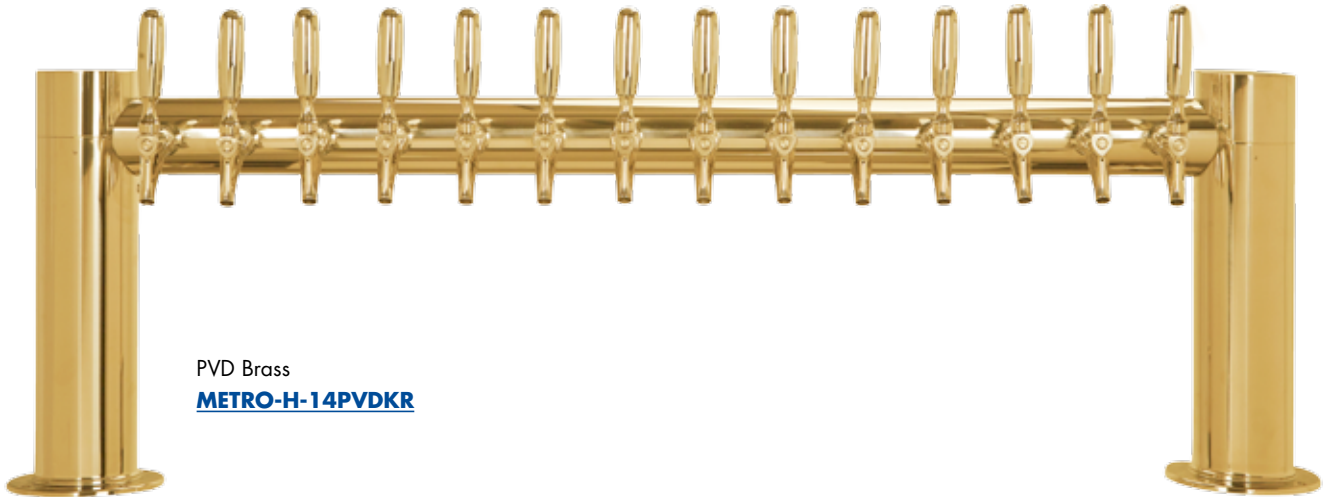

- Metropolis draft towers have a distinctive art deco style.
- The draft tower is a marketing tool, not just a bar fixture.
- Exterior finish will provide years of durable service.
- All stainless steel contact with the beer for the ultimate in draft purity.

PVD Brass
METRO-H-14PVDKR

Stainless Steel
METRO-H-14PSSKR

Faucet knobs not included.

Features

PVD Brass
Tarnish Free.

Certified
by the National
Sanitation Foundation.

Stainless Steel
beer contact for the pure
taste of fresh draft beer.

The integrated Kool-Rite module provides optimum cooling at the point of dispense. The module construction makes the installation process as simple as PLUG "N" POUR.

Specifications

Micro Matic reserves the right to change specifications without notice.

AUTOQUOTES

Part No.	Faucets	Finish	Dispense System	Shipping Weight	Box Dimensions
<input type="checkbox"/> METRO-H-14PSSKR*	14	Polished S/S	Kool-Rite (Glycol)	31 kg 67 lbs	1600mm L x 1245mm W x 406mm H 63"L x 49"W x 16"H
<input type="checkbox"/> METRO-H-14PVDKR*	14	PVD Brass	Kool-Rite (Glycol)	31 kg 67 lbs	1600mm L x 1245mm W x 406mm H 63"L x 49"W x 16"H