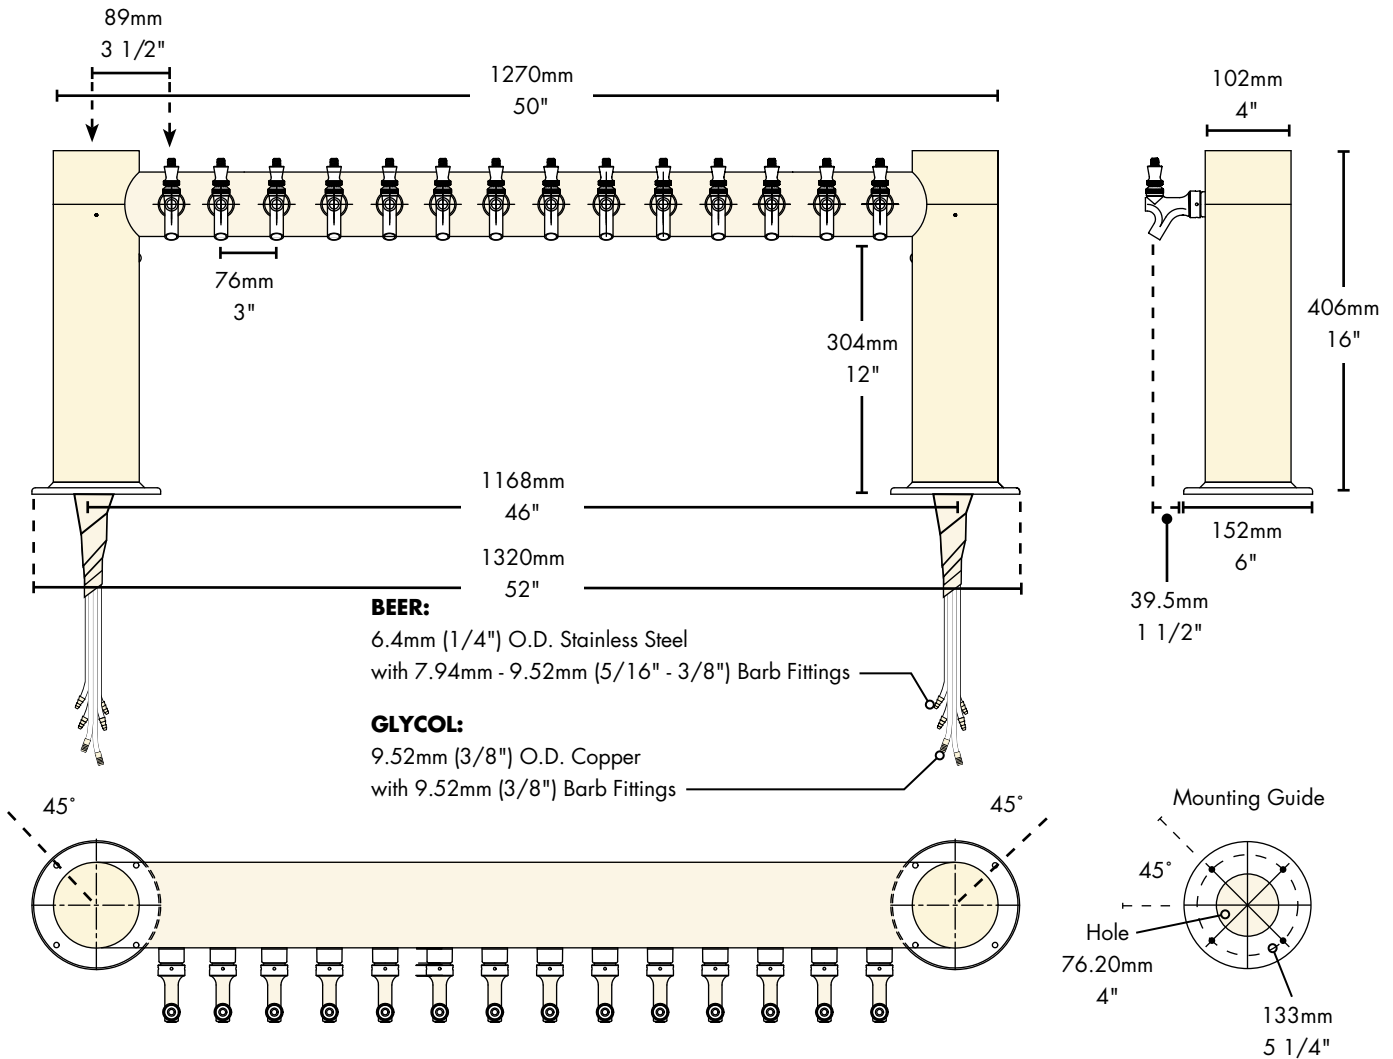

Specifications

Micro Matic reserves the right to change specifications without notice.

AUTOQUOTES

Part No.	Faucets	Finish	Dispense System	Shipping Weight	Box Dimensions
☐ METRO-H-14PSSKR*	14	Polished S/S	Kool-Rite (Glycol)	31 kg 67 lbs	1600mm L x 1245mm W x 406mm H 63"L x 49"W x 16"H
☐ METRO-H-14PVDKR*	14	PVD Brass	Kool-Rite (Glycol)	31 kg 67 lbs	1600mm L x 1245mm W x 406mm H 63"L x 49"W x 16"H

* Certified

Dimensions

Copyright ©2012 Micro Matic USA, Inc. All Rights Reserved.

00617-D0312

www.micromatic.com

Toll Free: 1-(866) 327-4159

West	Central	Southeast	Northeast
19791 Bahama Street Northridge, CA 91324 Tel. (818) 701-9765 Fax. (818) 701-9844	10726 North Second Street Machesney Park, IL 61115 Tel. (815) 968-7557 Fax. (815) 968-0363	2364 Simon Court Brooksville, FL 34604 Tel. (352) 799-6331 Fax. (352) 796-2429	4601 Saucon Creek Road Center Valley, PA 18034 Tel. (610) 625-4464 Fax. (610) 625-4466