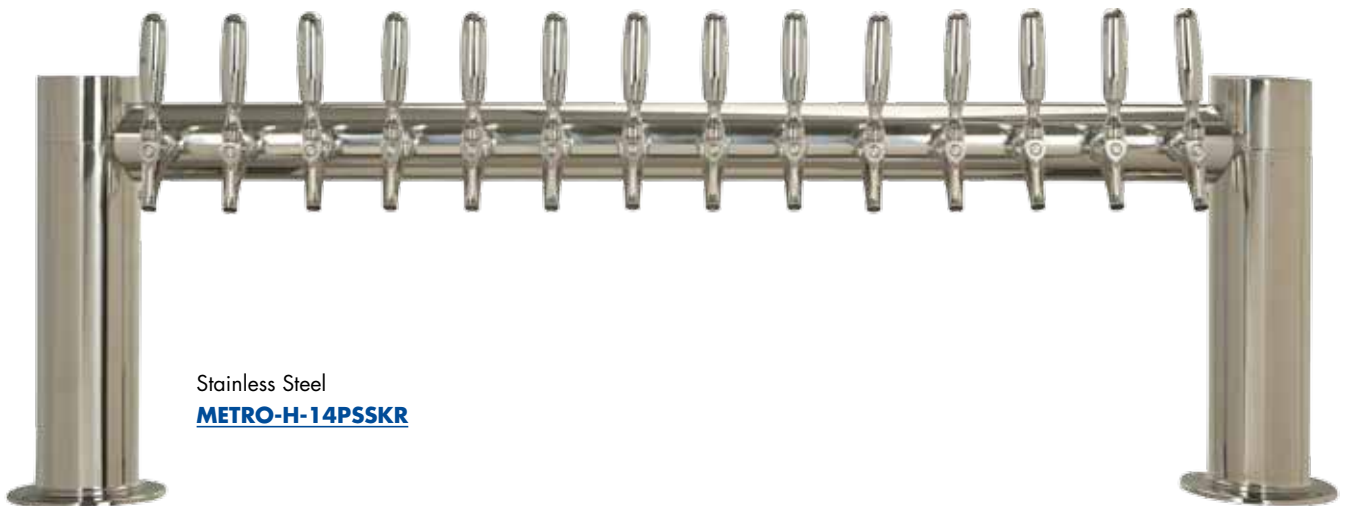

- Metropolis draft towers have a distinctive art deco style.
- The draft tower is a marketing tool, not just a bar fixture.
- Exterior finish will provide years of durable service.
- All stainless steel contact with the beer for the ultimate in draft purity.

PVD Brass
METRO-H-14PVDKR

Stainless Steel
METRO-H-14PSSKR

Faucet knobs not included.

Features

PVD Brass
Tarnish Free.

Certified
by the National
Sanitation Foundation.

Stainless Steel
beer contact for the pure
taste of fresh draft beer.

The integrated Kool-Rite module provides optimum cooling at the point of dispense. The module construction makes the installation process as simple as PLUG "N" POUR.

Specifications

Micro Matic reserves the right to change specifications without notice.

AUTOQUOTES

Part No.	Faucets	Finish	Dispense System	Shipping Weight	Box Dimensions
<input type="checkbox"/> METRO-H-14PSSKR*	14	Polished S/S	Kool-Rite (Glycol)	31 kg 67 lbs	1600mm L x 1245mm W x 406mm H 63"L x 49"W x 16"H
<input type="checkbox"/> METRO-H-14PVDKR*	14	PVD Brass	Kool-Rite (Glycol)	31 kg 67 lbs	1600mm L x 1245mm W x 406mm H 63"L x 49"W x 16"H