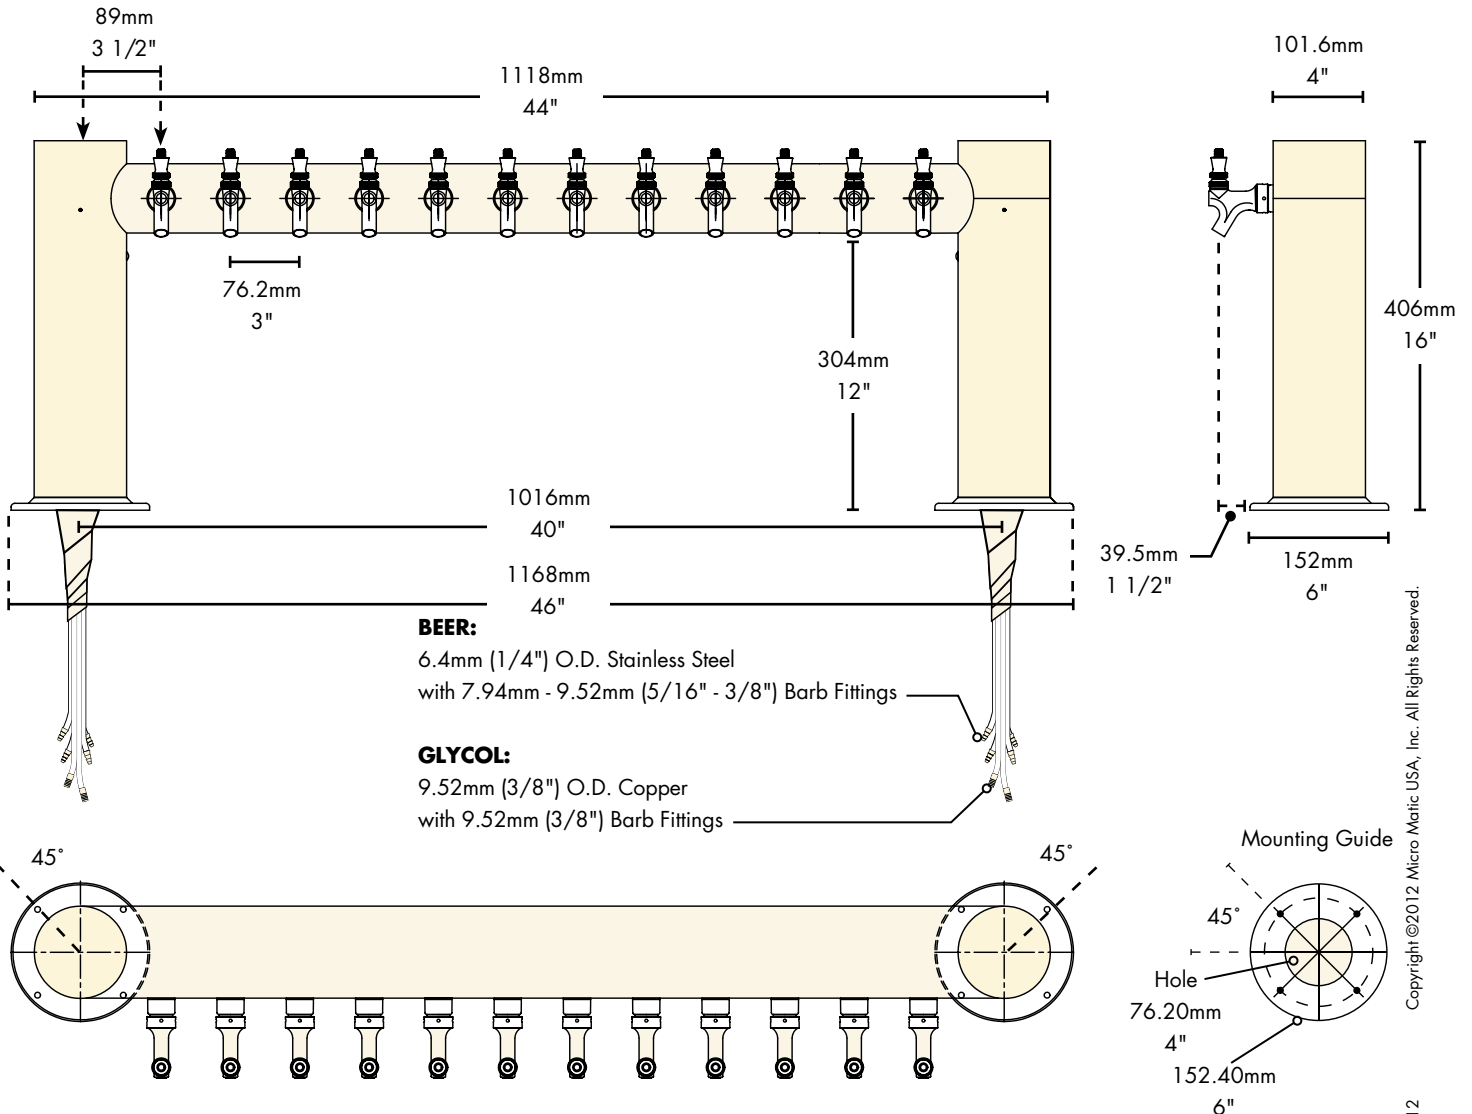

Specifications

Micro Matic reserves the right to change specifications without notice.

AUTOQUOTES

Part No.	Faucets	Finish	Dispense System	Shipping Weight	Box Dimensions
☐ METRO-H-12PSSKR*	12	Polished S/S	Kool-Rite (Glycol)	23 kg 51 lbs	1270mm L x 1016mm W x 381mm H 50"L x 40"W x 15"H
☐ METRO-H-12PVDKR*	12	PVD Brass	Kool-Rite (Glycol)	23 kg 51 lbs	1270mm L x 1016mm W x 381mm H 50"L x 40"W x 15"H

NSF Certified

Dimensions

Copyright ©2012 Micro Matic USA, Inc. All Rights Reserved.

00111-D0312

www.micromatic.com

Toll Free: 1-(866) 327-4159

West	Central	Southeast	Northeast
19791 Bahama Street Northridge, CA 91324 Tel. (818) 701-9765 Fax. (818) 701-9844	10726 North Second Street Machesney Park, IL 61115 Tel. (815) 968-7557 Fax. (815) 968-0363	2364 Simon Court Brooksville, FL 34604 Tel. (352) 799-6331 Fax. (352) 796-2429	4601 Saucon Creek Road Center Valley, PA 18034 Tel. (610) 625-4464 Fax. (610) 625-4466