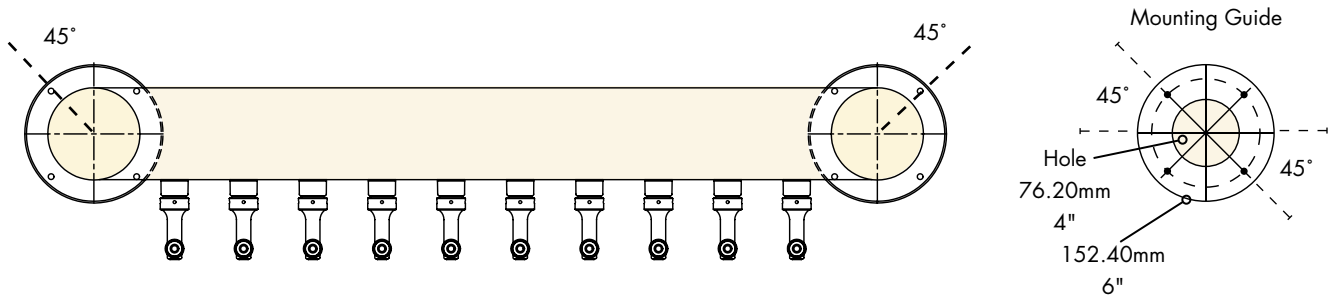

# Specifications

Micro Matic reserves the right to change specifications without notice.

**AUTOQUOTES**

Part No.	Faucets	Finish	Dispense System	Shipping Weight	Box Dimensions
<input type="checkbox"/> <b>METRO-H-10PSSKR*</b>	10	Polished S/S	Kool-Rite (Glycol)	25 kg 55 lbs	1270mm L x 1016mm W x 381mm H 50"L x 40"W x 15"H
<input type="checkbox"/> <b>METRO-H-10PVDKR*</b>	10	PVD Brass	Kool-Rite (Glycol)	25 kg 55 lbs	1270mm L x 1016mm W x 381mm H 50"L x 40"W x 15"H

# Dimensions

**BEER:**  
6.4mm (1/4") O.D. Stainless Steel  
with 7.94mm - 9.52mm (5/16" - 3/8") Barb Fittings

**GLYCOL:**  
9.52mm (3/8") O.D. Copper  
with 9.52mm (3/8") Barb Fittings

Copyright ©2012 Micro Matic USA, Inc. All Rights Reserved. 00110D00312