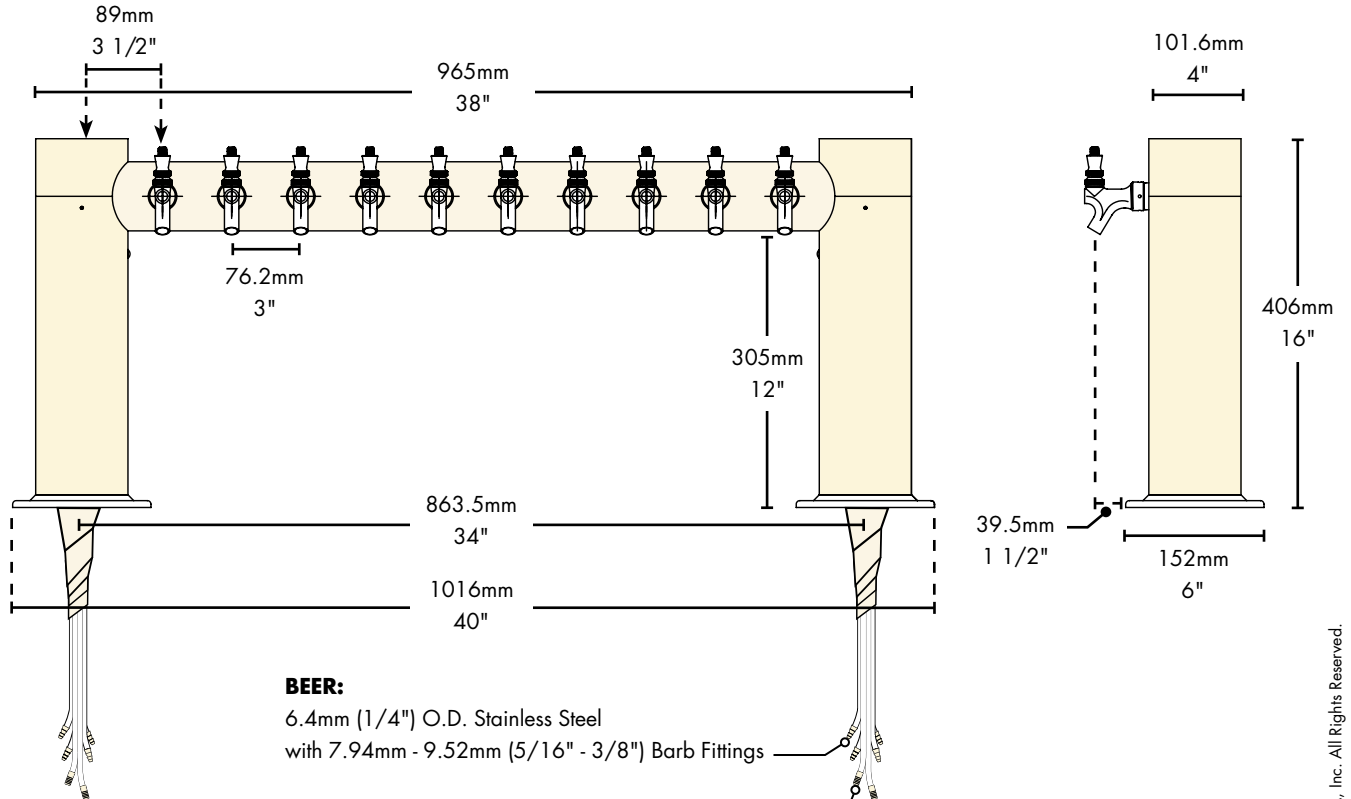

# Specifications

Micro Matic reserves the right to change specifications without notice.

**AUTOQUOTES**

Part No.	Faucets	Finish	Dispense System	Shipping Weight	Box Dimensions
<input type="checkbox"/> <b>METRO-H-10PSSKR*</b>	10	Polished S/S	Kool-Rite (Glycol)	25 kg 55 lbs	1270mm L x 1016mm W x 381mm H 50"L x 40"W x 15"H
<input type="checkbox"/> <b>METRO-H-10PVDKR*</b>	10	PVD Brass	Kool-Rite (Glycol)	25 kg 55 lbs	1270mm L x 1016mm W x 381mm H 50"L x 40"W x 15"H

# Dimensions

**BEER:**  
6.4mm (1/4") O.D. Stainless Steel  
with 7.94mm - 9.52mm (5/16" - 3/8") Barb Fittings

**GLYCOL:**  
9.52mm (3/8") O.D. Copper  
with 9.52mm (3/8") Barb Fittings

Copyright ©2012 Micro Matic USA, Inc. All Rights Reserved. 00110D00312