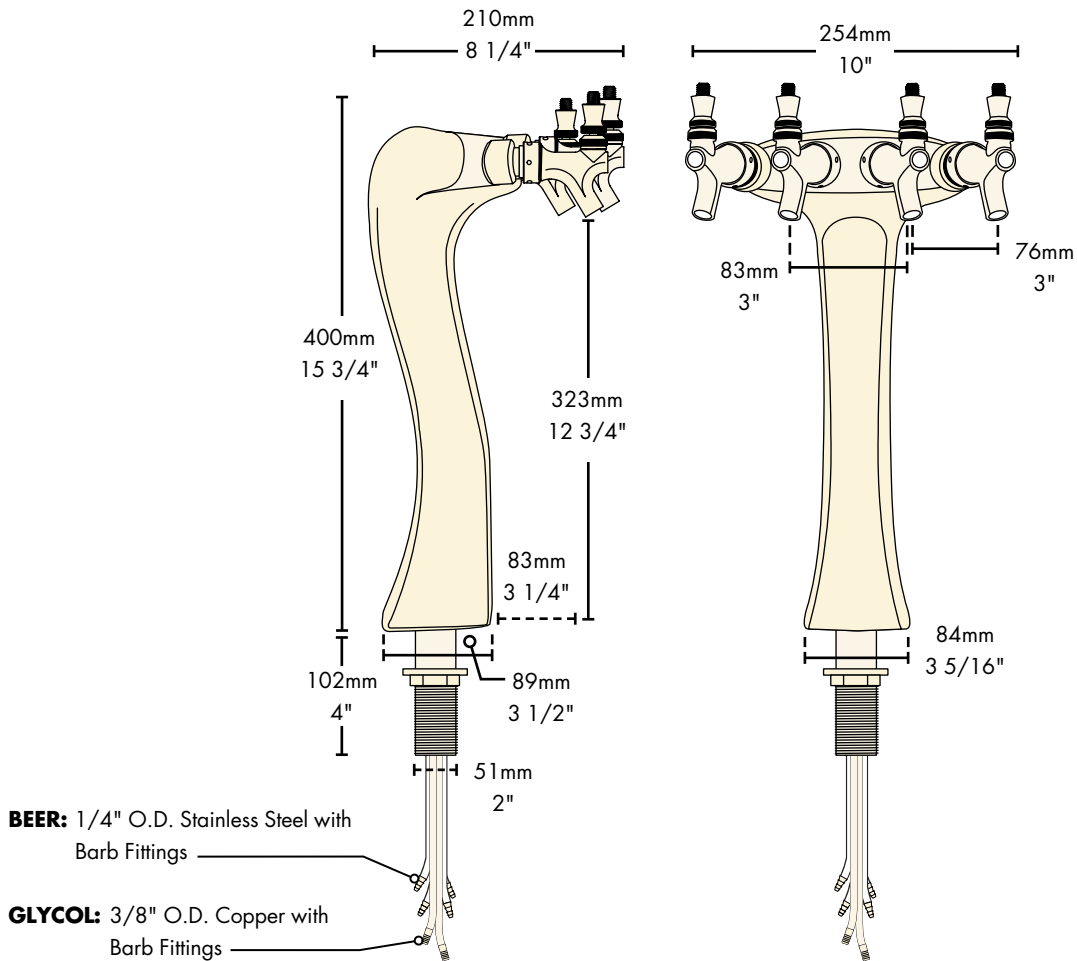

- Contemporary Italian styling is a sleek focal point on the bar top.
- Distinctive alone or attention grabbing when two towers are present.
- The draft tower is a marketing tool, not just a bar fixture.
- Exterior finishes of either highly polished chrome or brilliant gold plating.

Faucet knobs not included.

# Specifications

Micro Matic reserves the right to change specifications without notice.

Part No.	Faucets	Finish	Dispense System	Shipping Weight	Box Dimensions
<input type="checkbox"/> <a href="#">6404-C</a>	4	Chrome	Glycol	9 kg 20 lbs	813mm L x 330mm W x 305mm H 32"L x 13"W x 12"H
<input type="checkbox"/> <a href="#">6404-G</a>	4	Gold	Glycol	9 kg 20 lbs	813mm L x 330mm W x 305mm H 32"L x 13"W x 12"H

# Dimensions

Copyright ©2009 Micro Matic USA, Inc. All Rights Reserved.

00209D0809

[www.micromatic.com](http://www.micromatic.com)

Toll Free: 1-(866) 327-4159

West	Central	Southeast	Northeast
19791 Bahama Street Northridge, CA 91324 Tel. (818) 701-9765 Fax. (818) 701-9844	10726 North Second Street Machesney Park, IL 61115 Tel. (815) 968-7557 Fax. (815) 968-0363	2364 Turbine Court Brooksville, FL 34604 Tel. (352) 799-6331 Fax. (352) 796-2429	4601 Saucon Creek Road Center Valley, PA 18034 Tel. (610) 625-4464 Fax. (610) 625-4466