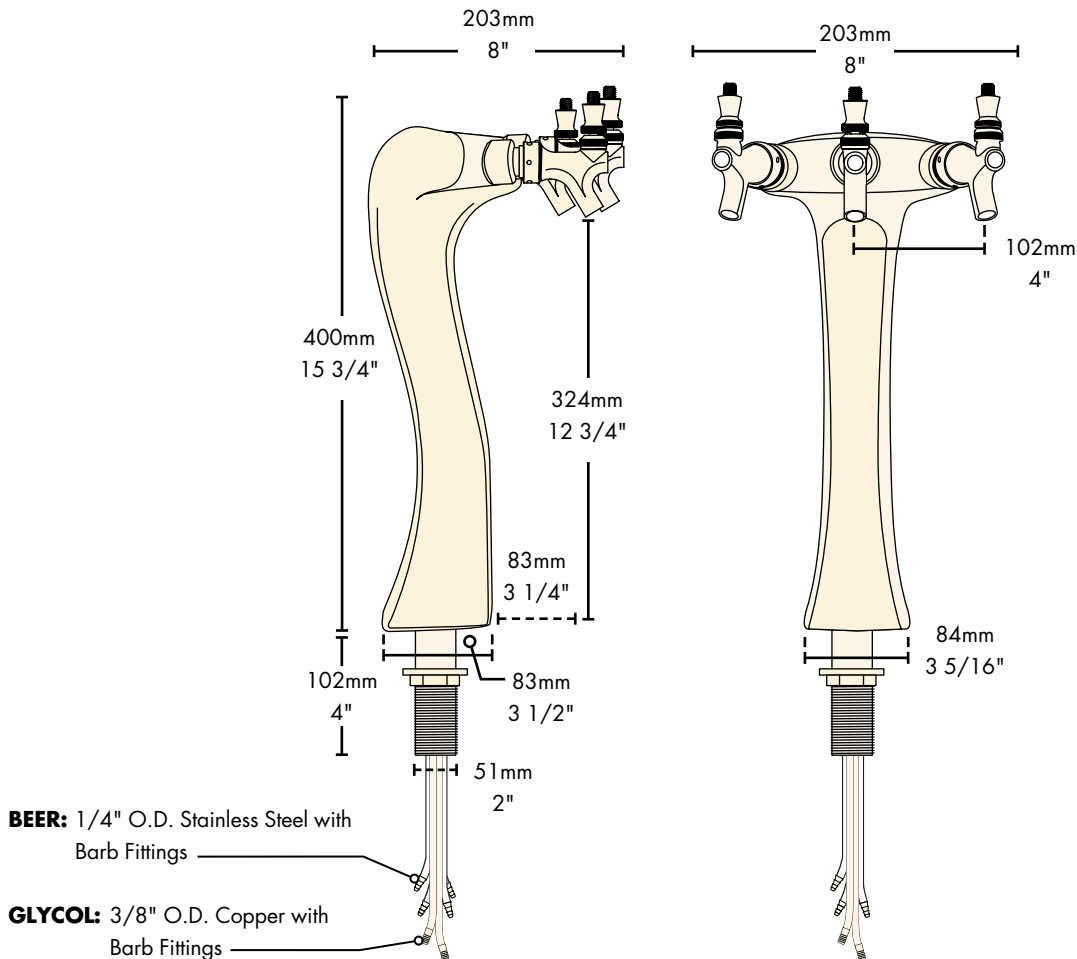

- Contemporary Italian styling is a sleek focal point on the bar top.
- Distinctive alone or attention grabbing when two towers are present.
- The draft tower is a marketing tool, not just a bar fixture.
- Exterior finishes of either highly polished chrome or brilliant gold plating.

Gold
6403-G

Chrome
6403-C

Faucet knobs not included.

Specifications

Micro Matic reserves the right to change specifications without notice.

Part No.	Faucets	Finish	Dispense System	Shipping Weight	Box Dimensions
<input type="checkbox"/> 6403-C	3	Chrome	Glycol	9 kg 19 lbs	812mm L x 330mm W x 279mm H 32"L x 12"W x 11"H
<input type="checkbox"/> 6403-G	3	Gold	Glycol	9 kg 19 lbs	812mm L x 330mm W x 279mm H 32"L x 12"W x 11"H

Dimensions

Copyright ©2009 Micro Matic USA, Inc. All Rights Reserved.

00208D0809

www.micromatic.com

Toll Free: 1-(866) 327-4159

West	Central	Southeast	Northeast
19791 Bahama Street Northridge, CA 91324 Tel. (818) 701-9765 Fax. (818) 701-9844	10726 North Second Street Machesney Park, IL 61115 Tel. (815) 968-7557 Fax. (815) 968-0363	2364 Turbine Court Brooksville, FL 34604 Tel. (352) 799-6331 Fax. (352) 796-2429	4601 Saucon Creek Road Center Valley, PA 18034 Tel. (610) 625-4464 Fax. (610) 625-4466