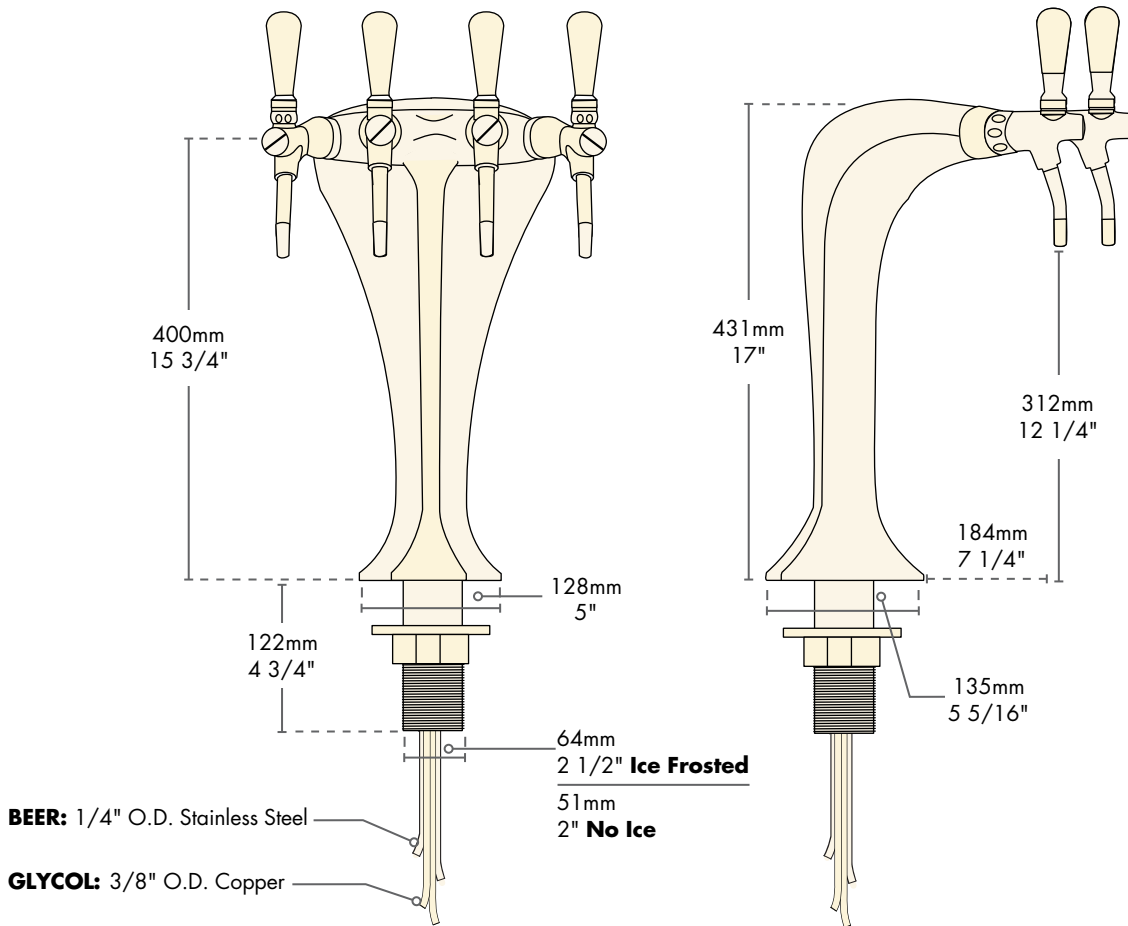

- Simple elegance with Italian style for dispensing draft beer.
- Available in either ice frosted or frost-free smooth exterior.
- The draft tower is a marketing tool, not just a bar fixture.
- Delivered complete with European-style faucets.

Chrome
MM1094K

(shown with ice)

Chrome
(shown without ice)
MM1094F

Faucet knobs not included.

Specifications

Micro Matic reserves the right to change specifications without notice.

AUTOQUOTES

Part No.	Faucets	Finish	Dispense System	Shipping Weight	Box Dimensions
☐ MM1094F (Ice Frosted)	4	Chrome	Glycol	6 kg	711mm L x 203mm W x 203mm H
				14 lbs	28"L x 8"W x 8"L
☐ MM1094K (No Ice)	4	Chrome	Glycol	6 kg	711mm L x 203mm W x 203mm H
				14 lbs	28"L x 8"W x 8"L

Dimensions

Copyright ©2010 Micro Matic USA, Inc. All Rights Reserved.

00241-D0810

www.micromatic.com

Toll Free: 1-(866) 327-4159

West	Central	Southeast	Northeast
19791 Bahama Street Northridge, CA 91324 Tel. (818) 701-9765 Fax. (818) 701-9844	10726 North Second Street Machesney Park, IL 61115 Tel. (815) 968-7557 Fax. (815) 968-0363	2364 Turbine Court Brooksville, FL 34604 Tel. (352) 799-6331 Fax. (352) 796-2429	4601 Saucon Creek Road Center Valley, PA 18034 Tel. (610) 625-4464 Fax. (610) 625-4466