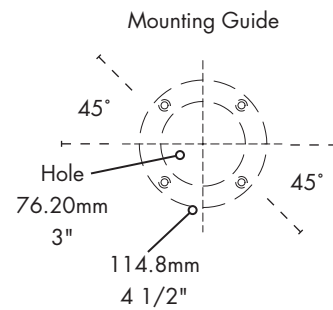

Part No.	Faucets	Finish	Dispense System	Shipping Weight	Box Dimensions
<input type="checkbox"/> D7744PSSKR*	4	Polished S/S	Kool-Rite (Glycol)	11 Kgs. 25 lbs.	1245mm L x 610mm W x 356mm H 49"W x 24"H x 24"L
<input type="checkbox"/> D7744PVDKR*	4	PVD Brass	Kool-Rite (Glycol)	11 Kgs. 25 lbs.	1245mm L x 610mm W x 356mm H 49"W x 24"H x 24"L

* NSF Certified

Dimensions

BEER:

6.4mm (1/4") O.D. Stainless Steel
with 7.94mm - 9.52mm (5/16" - 3/8") Barb Fittings

GLYCOL:

9.52mm (3/8") O.D. Copper
with 9.52mm (3/8") Barb Fittings

Copyright ©2007 Micro Matic USA, Inc. All Rights Reserved. 00222D0507 11-07