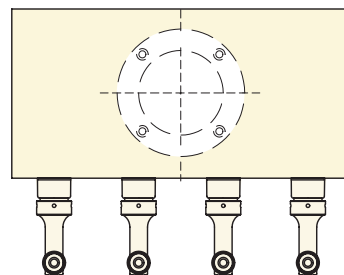

- A slim column and a compact box showcase draft beer variety.
- The draft tower is a marketing tool, not just a bar fixture.
- Beautiful exterior finishes will provide years of durable service.
- All stainless steel contact with the beer for the ultimate in draft purity.

INSIDE The integrated Kool-Rite module provides
optimum cooling at the point of dispense.
Modular construction makes the installation
process as simple as PLUG "N" POUR.

Specifications

Micro Matic reserves the right to change specifications without notice.

Part No.	Faucets	Finish	Dispense System	Shipping Weight	Box Dimensions
<input type="checkbox"/> D7744PSSKR*	4	Polished S/S	Kool-Rite (Glycol)	11 Kgs. 25 lbs.	1245mm L x 610mm W x 356mm H 49"W x 24"H x 24"L
<input type="checkbox"/> D7744PVDKR*	4	PVD Brass	Kool-Rite (Glycol)	11 Kgs. 25 lbs.	1245mm L x 610mm W x 356mm H 49"W x 24"H x 24"L

* NSF Certified

Dimensions

BEER:

6.4mm (1/4") O.D. Stainless Steel
with 7.94mm - 9.52mm (5/16" - 3/8") Barb Fittings

GLYCOL:

9.52mm (3/8") O.D. Copper
with 9.52mm (3/8") Barb Fittings

Copyright ©2007 Micro Matic USA, Inc. All Rights Reserved. 00222D0507 11-07