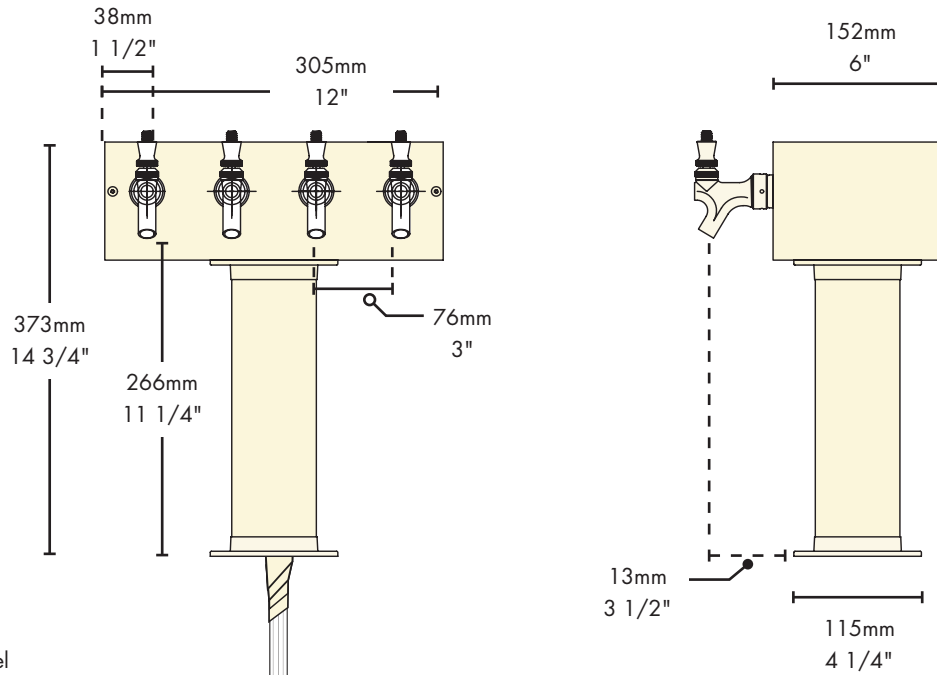

INSIDE The integrated Kool-Rite module provides
optimum cooling at the point of dispense.
Modular construction makes the installation
process as simple as PLUG "N" POUR.

Specifications

Micro Matic reserves the right to change specifications without notice.

Part No.	Faucets	Finish	Dispense System	Shipping Weight	Box Dimensions
<input type="checkbox"/> D7744PSSKR*	4	Polished S/S	Kool-Rite (Glycol)	11 Kgs. 25 lbs.	1245mm L x 610mm W x 356mm H 49"W x 24"H x 24"L
<input type="checkbox"/> D7744PVDKR*	4	PVD Brass	Kool-Rite (Glycol)	11 Kgs. 25 lbs.	1245mm L x 610mm W x 356mm H 49"W x 24"H x 24"L

* NSF Certified

Dimensions

BEER:

6.4mm (1/4") O.D. Stainless Steel
with 7.94mm - 9.52mm (5/16" - 3/8") Barb Fittings

GLYCOL:

9.52mm (3/8") O.D. Copper
with 9.52mm (3/8") Barb Fittings

Copyright ©2007 Micro Matic USA, Inc. All Rights Reserved. 00222D0507 11-07