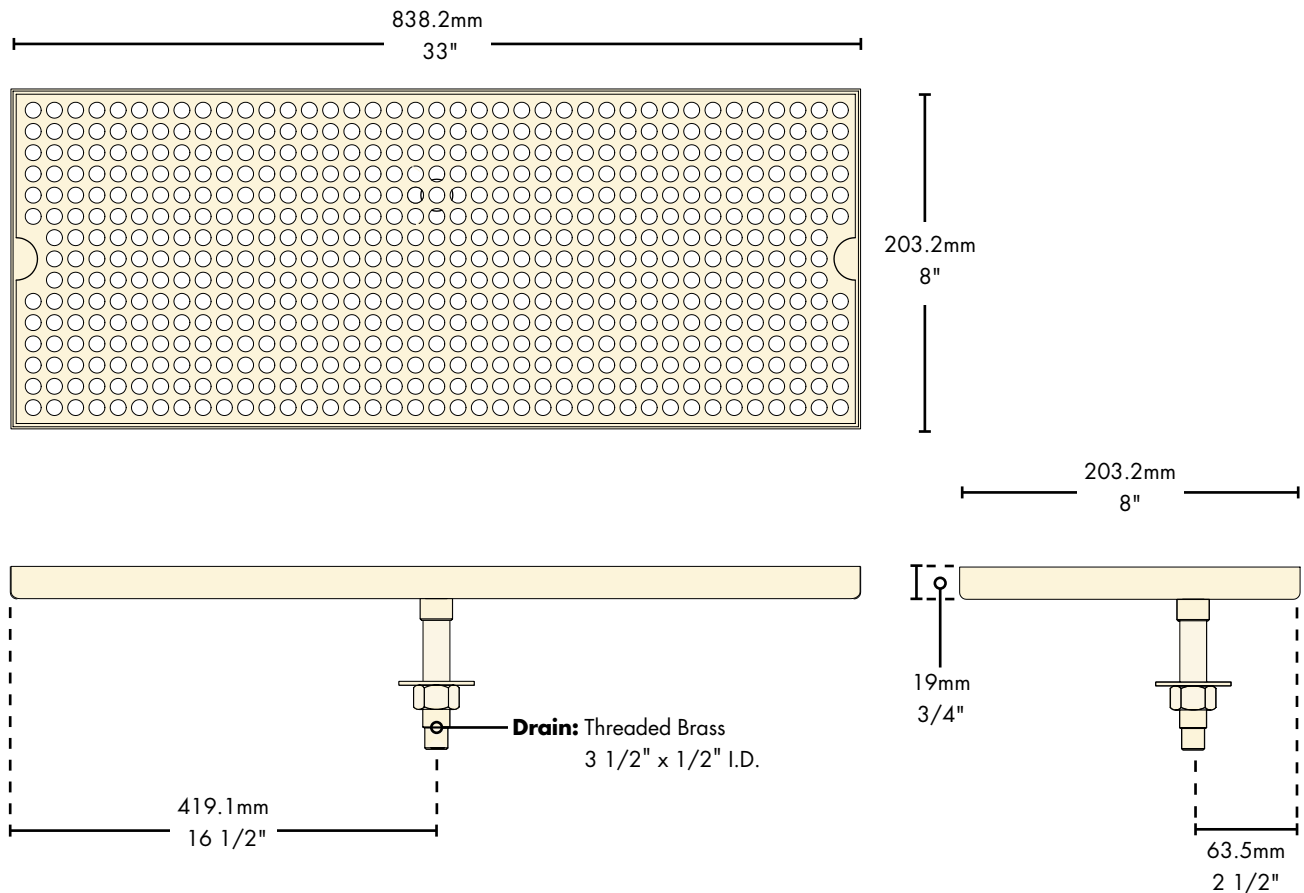

Specifications

Micro Matic reserves the right to change specifications without notice.

Part No.	Description	Shipping Weight	Box Dimensions
☐ DP-820D-33	Stainless Steel	4 kg	864mm L x 229mm W x 51 mm H
		9 lbs	34"L x 9"W x 2"H
☐ DP-820DSSPVD-33	PVD Brass	4 kg	864mm L x 229mm W x 51 mm H
		9 lbs	34"L x 9"W x 2"H

Dimensions

Copyright ©2007 Micro Matic USA, Inc. All Rights Reserved. 00199D0507 12.07

www.micromatic.com

Toll Free: 1-(866) 327-4159

West	Central	Southeast	Northeast

19791 Bahama Street Northridge, CA 91324 Tel. (818) 701-9765 Fax. (818) 701-9844	10726 North Second Street Machesney Park, IL 61115 Tel. (815) 968-7557 Fax. (815) 968-0363	16121 Flight Path Drive Brooksville, FL 34604 Tel. (352) 799-6331 Fax. (352) 796-2429	4601 Saucon Creek Road Center Valley, PA 18034 Tel. (610) 625-4464 Fax. (610) 625-4466