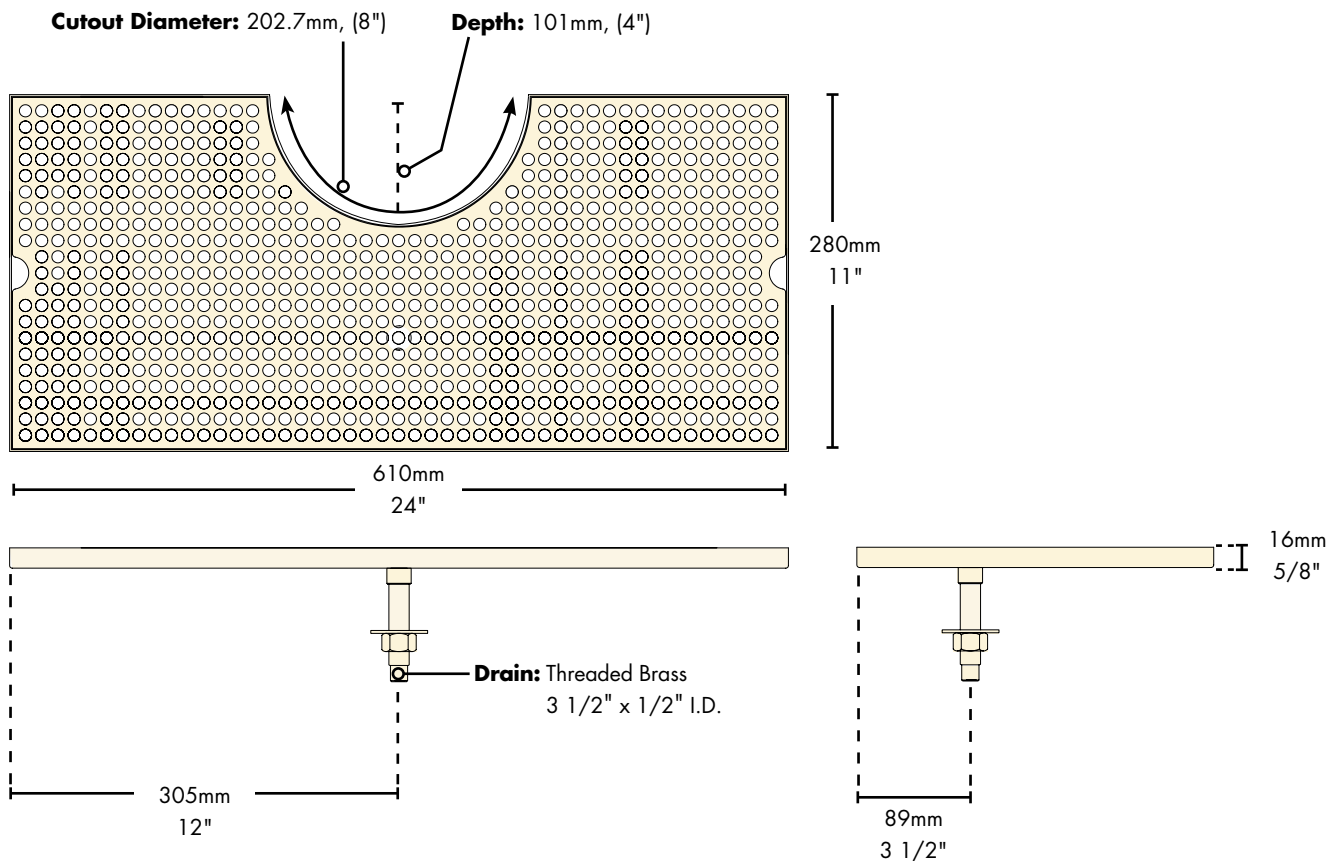

Specifications

Micro Matic reserves the right to change specifications without notice.

Part No.	Description	Shipping Weight	Box Dimensions
☐ DP-630D-24E	Stainless Steel	4 kg	635mm L x 305mm W x 51 mm H
		8 lbs	25"L x 12"W x 2"H
☐ DP-630DSSPVD-24E	PVD Brass	4 kg	635mm L x 305mm W x 51 mm H
		8 lbs	25"L x 12"W x 2"H

Dimensions

Copyright ©2007 Micro Matic USA, Inc. All Rights Reserved. 00328D1007 11-07

MICRO MATIC

www.micromatic.com

Toll Free: 1-(866) 327-4159

West	Central	Southeast	Northeast
19791 Bahama Street Northridge, CA 91324 Tel. (818) 701-9765 Fax. (818) 701-9844	10726 North Second Street Machesney Park, IL 61115 Tel. (815) 968-7557 Fax. (815) 968-0363	16121 Flight Path Drive Brooksville, FL 34604 Tel. (352) 799-6331 Fax. (352) 796-2429	4601 Saucon Creek Road Center Valley, PA 18034 Tel. (610) 625-4464 Fax. (610) 625-4466