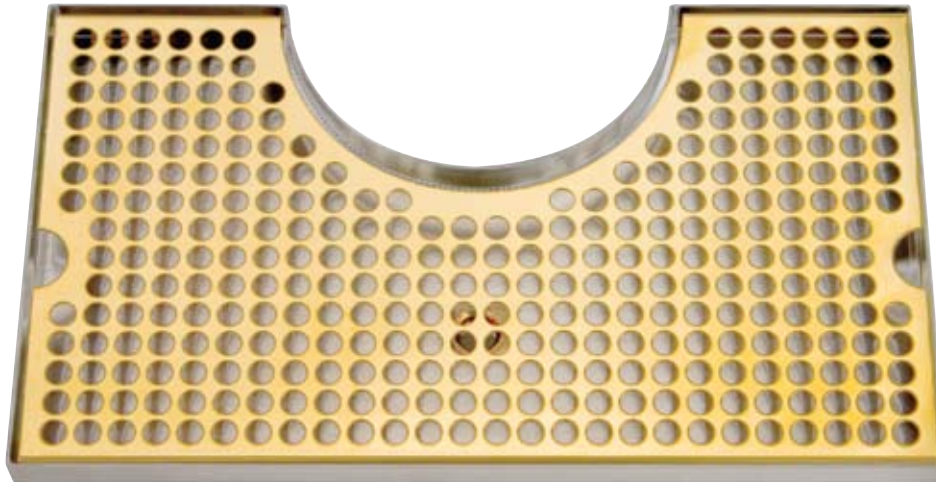

- Easy installation: simply drill one hole to locate and secure.
- Robust 18 gauge stainless steel construction.
- Welded corners, finished smooth for safety and appearance.
- Perforated screen for maximum drip coverage.

PVD Brass
[DP-1020DSSPVD](#)

Stainless Steel
[DP-1020D](#)

Features

Tarnish Free
PVD Brass.

Stainless Steel for
hygiene and durability.

Specifications

Part No.	Description	Shipping Weight	Box Dimensions
<input type="checkbox"/> DP-1020D	Stainless Steel	2 kg	381mm L x 229mm W x 51mm H
		4 lbs	15"L x 9"W x 2"H
<input type="checkbox"/> DP-1020DSSPVD	PVD Brass	2 kg	381mm L x 229mm W x 51mm H
		4 lbs	15"L x 9"W x 2"H

Dimensions