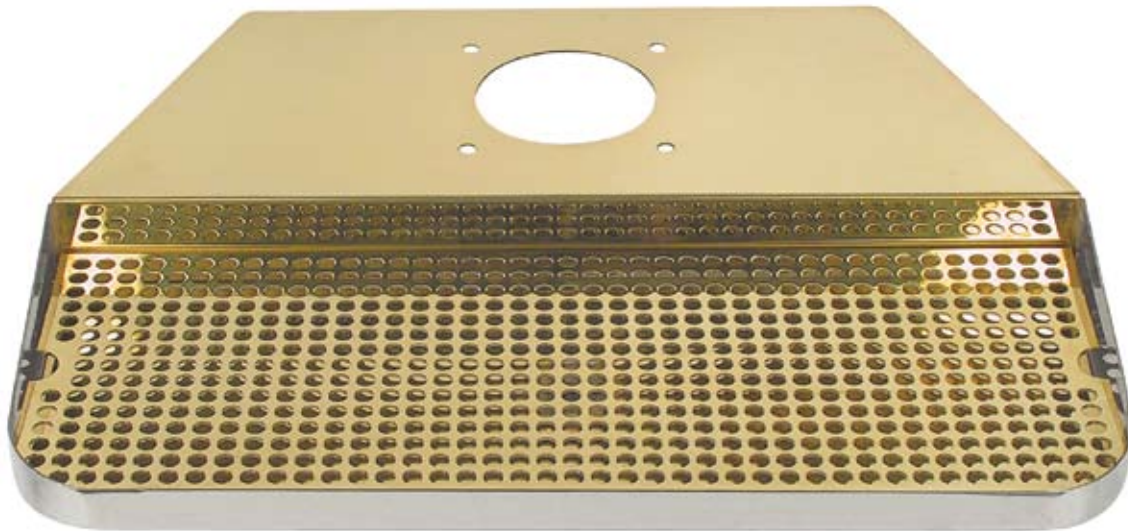

- Mounts on drink rail, bar must be cut-out to accommodate tray.
- Robust 18 gauge stainless steel construction.
- Welded corners, finished smooth for safety and appearance.
- Perforated screen for maximum drip coverage.

Stainless Steel
DP-640DP

PVD Brass
DP-640DSSPVD

Features

Tarnish Free
PVD Brass.

Stainless Steel for
hygiene and durability.

Specifications

Part No.	Description	Shipping Weight	Box Dimensions
<input type="checkbox"/> DP-640DP	Stainless Steel	5 kg	584mm L x 483mm W x 51 mm H
		10 lbs	23"L x 19"W x 2"H
<input type="checkbox"/> DP-640DSSPVD	PVD Brass	5 kg	584mm L x 483mm W x 51 mm H
		10 lbs	23"L x 19"W x 2"H

Dimensions