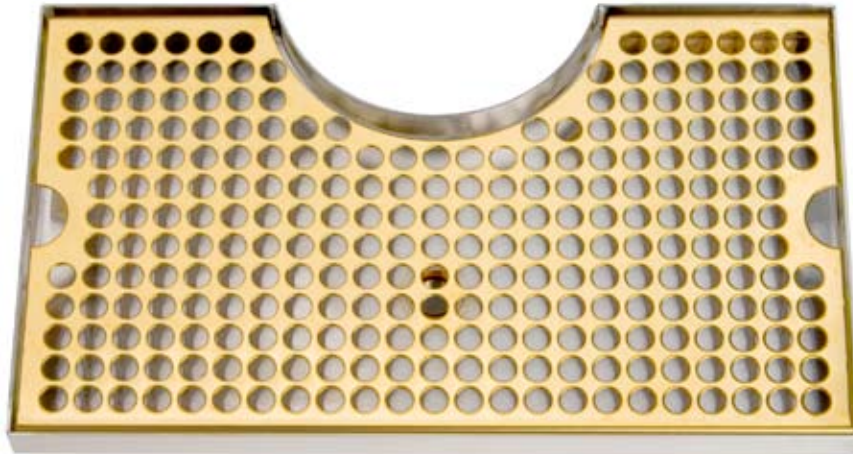

- Easy installation: simply drill one hole to locate and secure.
- Robust 18 gauge stainless steel construction.
- Welded corners, finished smooth for safety and appearance.
- Perforated screen for maximum drip coverage.

PVD Brass  
[DP-920DSSPVD](#)

Stainless Steel  
[DP-920D](#)

## Features

Tarnish Free  
PVD Brass.

Stainless Steel for  
hygiene and durability.

## Specifications

Part No.	Description	Shipping Weight	Box Dimensions
<input type="checkbox"/> <a href="#">DP-920D</a>	Stainless Steel	2 kg	356mm L x 203mm W x 102mm H
		4 lbs	14"L x 8"W x 4"H
<input type="checkbox"/> <a href="#">DP-920DSSPVD</a>	PVD Brass	2 kg	356mm L x 203mm W x 102mm H