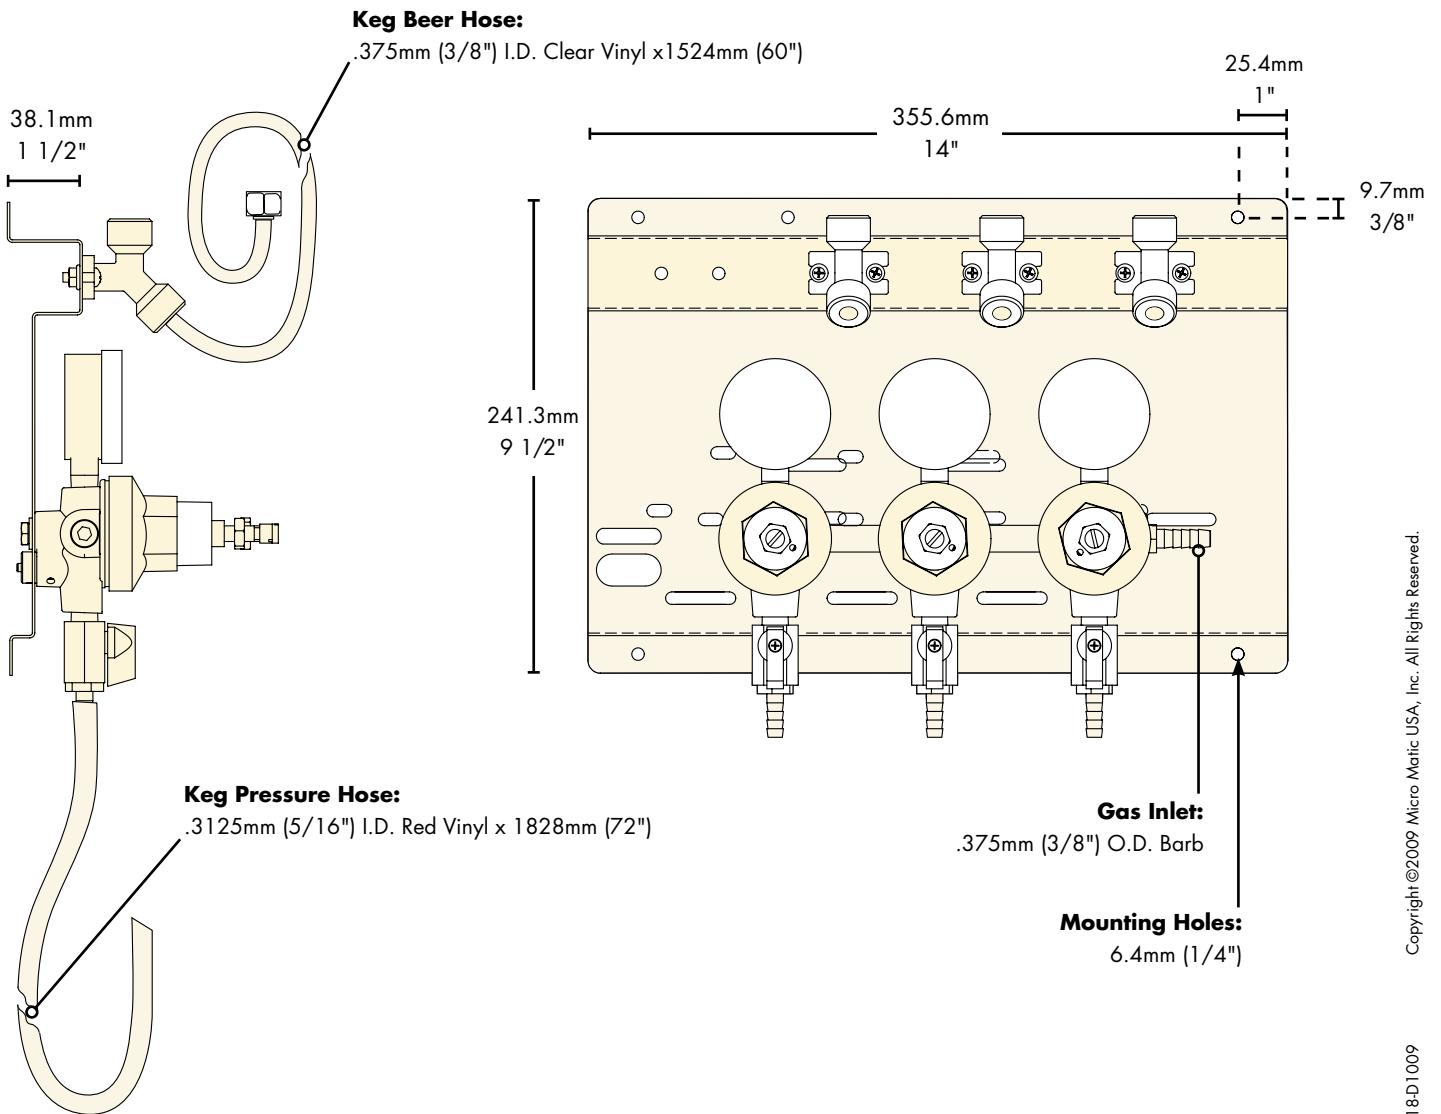

Specifications

Micro Matic reserves the right to change specifications without notice.

Part No.	Description	Shipping Weight	Box Dimensions
83315	3 Secondary Regulator / 3 Keg	7 kg	406mm L x 356mm W x 229mm H
		15 lbs	16"L x 14"W x 9"H

Dimensions

Copyright ©2009 Micro Matic USA, Inc. All Rights Reserved.

00118D1009

www.micromatic.com

Toll Free: 1-(866) 327-4159

West	Central	Southeast	Northeast
19791 Bahama Street Northridge, CA 91324 Tel. (818) 701-9765 Fax. (818) 701-9844	10726 North Second Street Machesney Park, IL 61115 Tel. (815) 968-7557 Fax. (815) 968-0363	2364 Turbine Court Brooksville, FL 34604 Tel. (352) 799-6331 Fax. (352) 796-2429	4601 Saucon Creek Road Center Valley, PA 18034 Tel. (610) 625-4464 Fax. (610) 625-4466