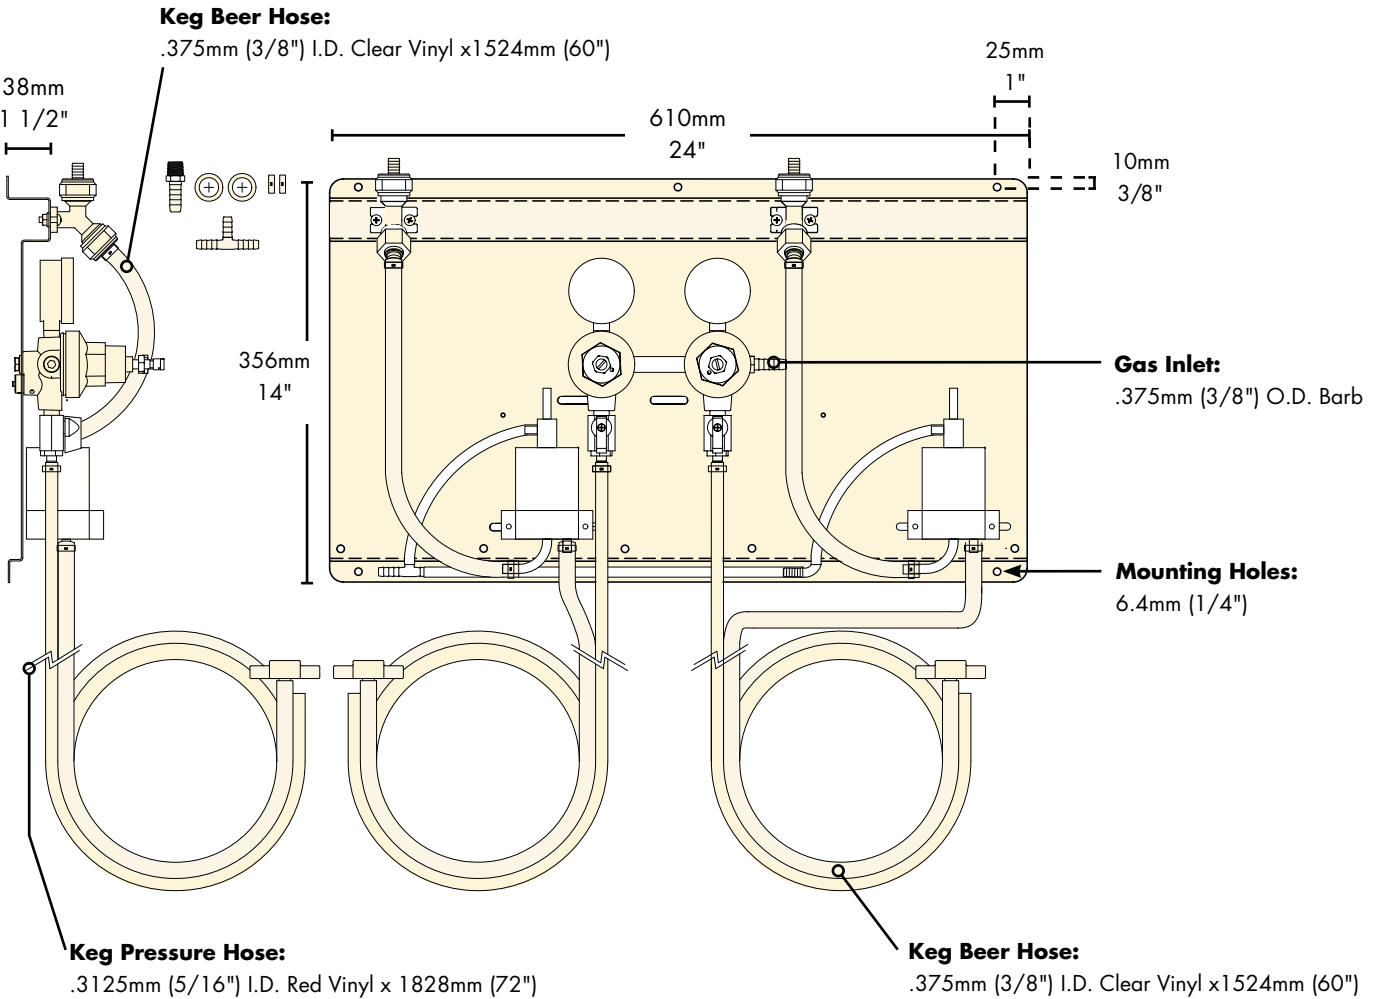

- Fast installation with pre-assembled panels.
- PRO-MAX in-line profit maximizer is essential for all long draw beer lines.
- Dial in specific gas pressure for each keg.
- The purity of stainless steel fittings at all beer contact points.

83215-PM1

Feature

Regulators
Listed by
Underwriters
Laboratories.

Stainless Steel
beer contact for the pure
taste of fresh draft beer.

Specifications

Micro Matic reserves the right to change specifications without notice.

Part No.	Description	Shipping Weight	Box Dimensions
83215-PM1	2 Secondary Regulator / 2 PRO-MAX / 2 Keg	10 kg	724mm L x 305mm H x 597mm H
		22 lbs	28 1/2" x 12" W x 23 1/2" H

Dimensions

Copyright ©2009 Micro Matic USA, Inc. All Rights Reserved.