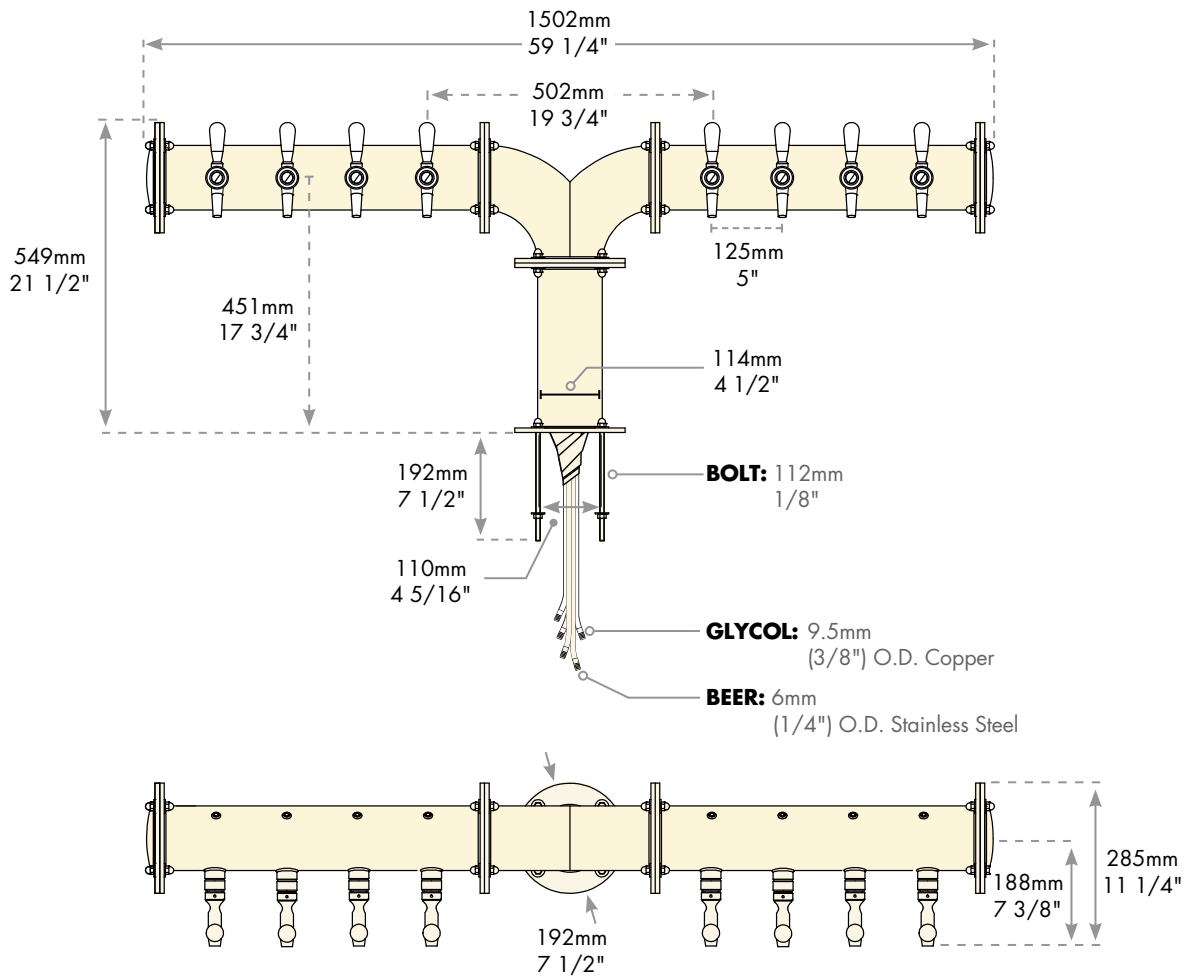

Chrome
BH-Y-8

Faucet knobs not included.

Specifications

Micro Matic reserves the right to change specifications without notice.

AUTOQUOTES

Part No.	Faucets	Finish	Dispense System	Shipping Weight	Box Dimensions
<input type="checkbox"/> BH-Y-8	8	Chrome	Glycol	TBD	TBD
				TBD	TBD

Dimensions

Copyright ©2010 Micro Matic USA, Inc. All Rights Reserved. 0089&D0910

www.micromatic.com

Toll Free: 1-(866) 327-4159

West	Central	Southeast	Northeast
19791 Bahama Street Northridge, CA 91324 Tel. (818) 701-9765 Fax. (818) 701-9844	10726 North Second Street Machesney Park, IL 61115 Tel. (815) 968-7557 Fax. (815) 968-0363	2364 Turbine Court Brooksville, FL 34604 Tel. (352) 799-6331 Fax. (352) 796-2429	4601 Saucon Creek Road Center Valley, PA 18034 Tel. (610) 625-4464 Fax. (610) 625-4466