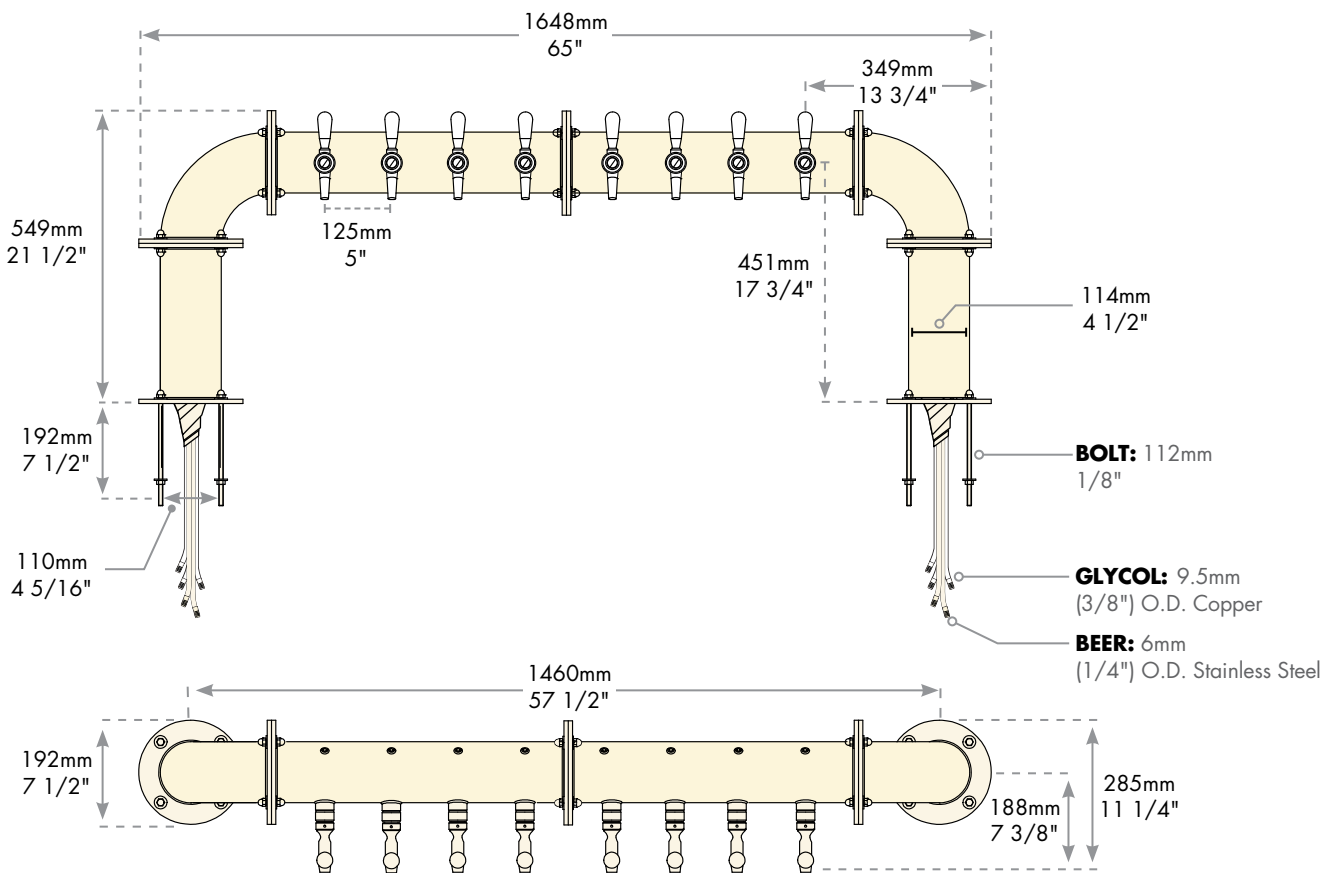

Chrome
BH-U-8

Faucet knobs not included.

Specifications

Micro Matic reserves the right to change specifications without notice.

AUTOQUOTES

Part No.	Faucets	Finish	Dispense System	Shipping Weight	Box Dimensions
<input type="checkbox"/> BH-U-8	8	Chrome	Glycol	41 kg	Pallet
				90 lbs	Pallet

Dimensions

Copyright ©2010 Micro Matic USA, Inc. All Rights Reserved. 00890D1010

www.micromatic.com

Toll Free: 1-(866) 327-4159

West	Central	Southeast	Northeast
19791 Bahama Street Northridge, CA 91324 Tel. (818) 701-9765 Fax. (818) 701-9844	10726 North Second Street Machesney Park, IL 61115 Tel. (815) 968-7557 Fax. (815) 968-0363	2364 Turbine Court Brooksville, FL 34604 Tel. (352) 799-6331 Fax. (352) 796-2429	4601 Saucon Creek Road Center Valley, PA 18034 Tel. (610) 625-4464 Fax. (610) 625-4466