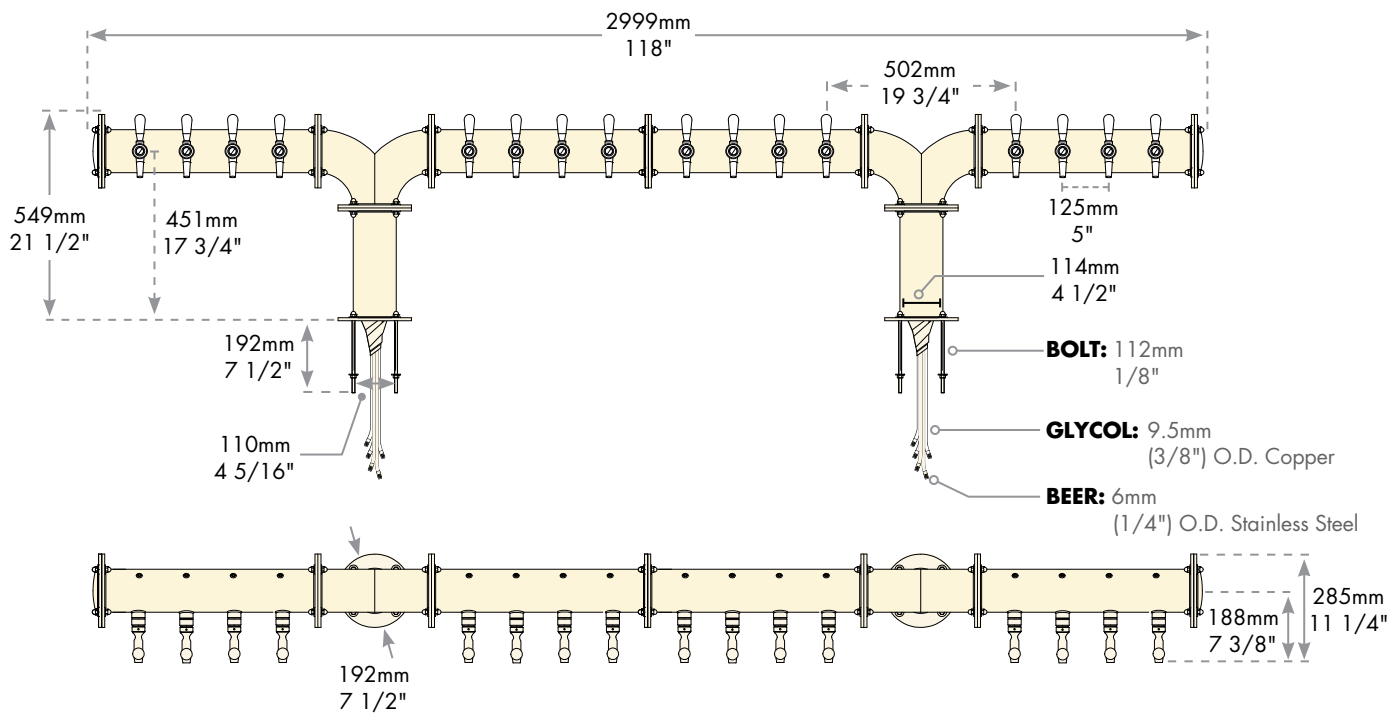

Faucet knobs not included.

Specifications

Micro Matic reserves the right to change specifications without notice.

AUTOQUOTES

| Part No. | Faucets | Finish | Dispense System | Shipping Weight | Box Dimensions |
|-----------------|---------|--------|-----------------|-----------------|----------------|
| BH-DY-16 | 16 | Chrome | Glycol | TBD | TBD |
| | | | | TBD | TBD |

Dimensions

Copyright ©2011 Micro Matic USA, Inc. All Rights Reserved. 00898D0911

www.micromatic.com

Toll Free: 1-(866) 327-4159

| West | Central | Southeast | Northeast |
|---|---|---|---|
| 19791 Bahama Street Northridge, CA 91324 Tel. (818) 701-9765 Fax. (818) 701-9844 | 10726 North Second Street Machesney Park, IL 61115 Tel. (815) 968-7557 Fax. (815) 968-0363 | 2364 Simon Court Brooksville, FL 34604 Tel. (352) 799-6331 Fax. (352) 796-2429 | 4601 Saucon Creek Road Center Valley, PA 18034 Tel. (610) 625-4464 Fax. (610) 625-4466 |