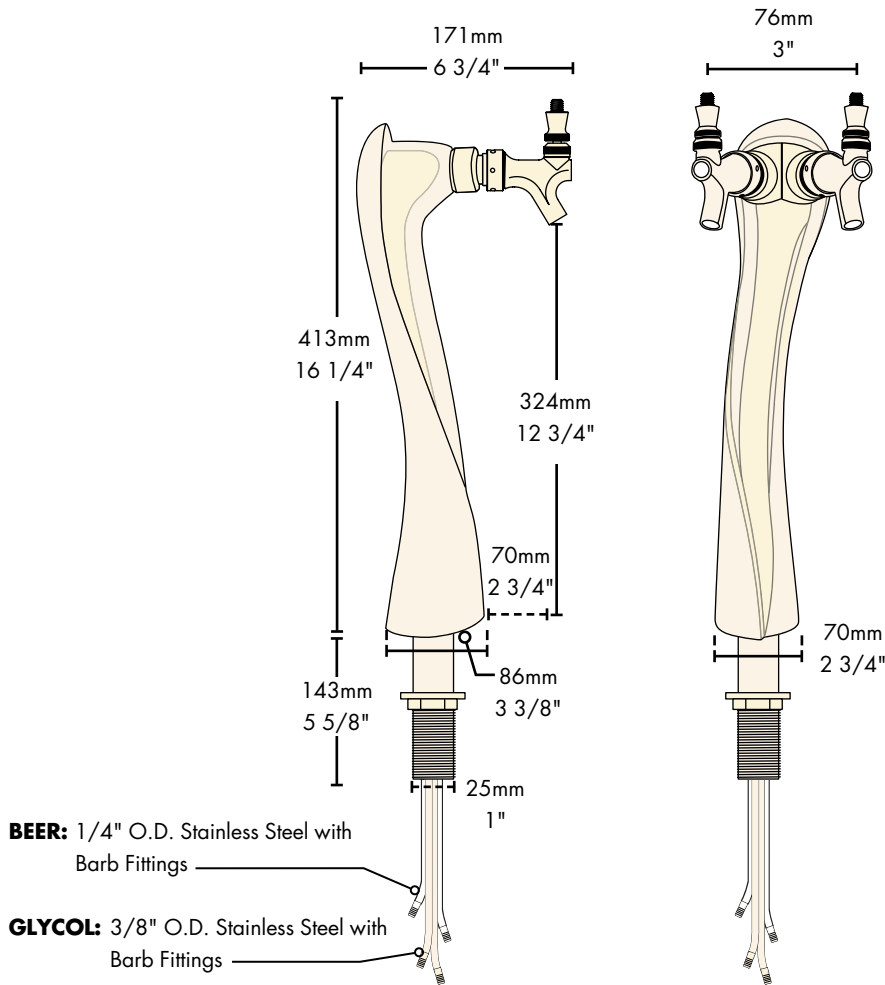

Specifications

Micro Matic reserves the right to change specifications without notice.

Part No.	Faucets	Finish	Dispense System	Shipping Weight	Box Dimensions
☐ 6502-C	2	Chrome	Glycol	5 kg 10 lbs	737mm L x 203mm W x 102mm H 29"L x 8"W x 4"L
☐ 6502-G	2	Gold	Glycol	5 kg 10 lbs	737mm L x 203mm W x 102mm H 29"L x 8"W x 4"L

Dimensions

Copyright ©2007 Micro Matic USA, Inc. All Rights Reserved. 00124D0507 11-07

MICRO MATIC

www.micromatic.com

Toll Free: 1-(866) 327-4159

West

19791 Bahama Street
Northridge, CA 91324
Tel. (818) 701-9765
Fax. (818) 701-9844

Central

10726 North Second Street
Machesney Park, IL 61115
Tel. (815) 968-7557
Fax. (815) 968-0363

Southeast

16121 Flight Path Drive
Brooksville, FL 34604
Tel. (352) 799-6331
Fax. (352) 796-2429

Northeast

4601 Saucon Creek Road
Center Valley, PA 18034
Tel. (610) 625-4464
Fax. (610) 625-4466