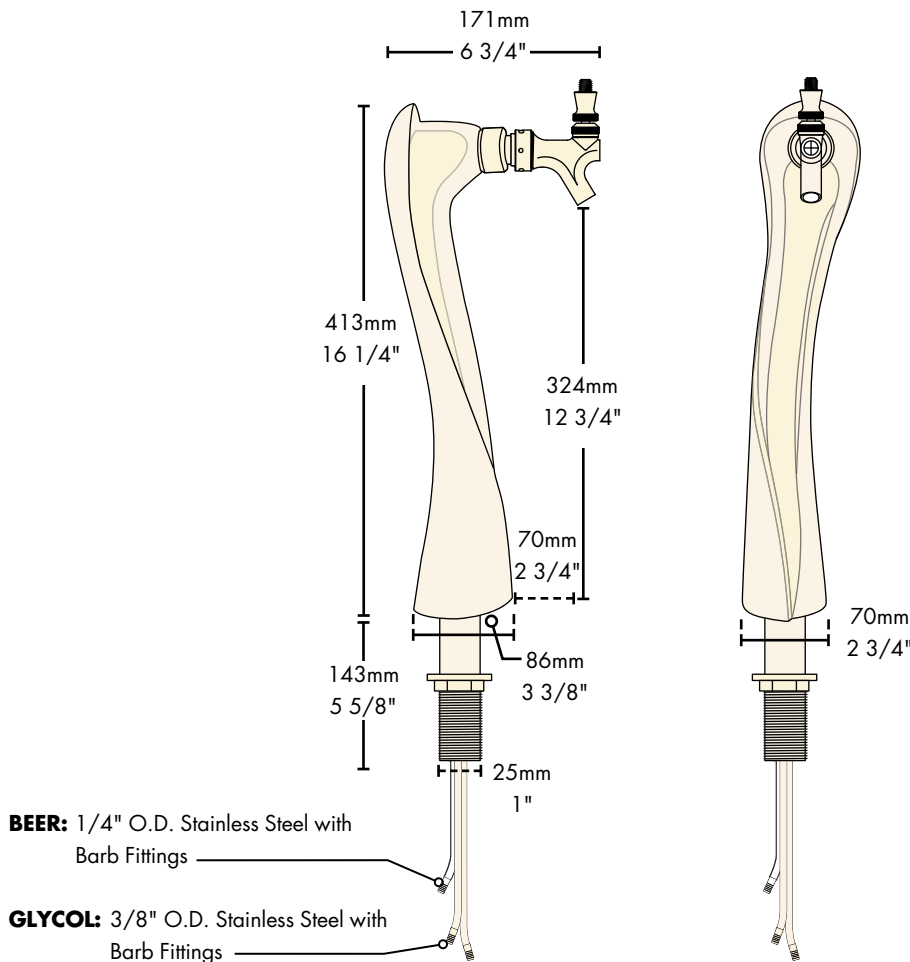

Specifications

Micro Matic reserves the right to change specifications without notice.

Part No.	Faucets	Finish	Dispense System	Shipping Weight	Box Dimensions
☐ 6501-C	1	Chrome	Glycol	4 kg 9 lbs	737mm L x 203mm W x 102mm H 29"L x 8"W x 4"L
☐ 6501-G	1	Gold	Glycol	4 kg 9 lbs	737mm L x 203mm W x 102mm H 29"L x 8"W x 4"L

Dimensions

Copyright ©2007 Micro Matic USA, Inc. All Rights Reserved. 00123D0607 11-07

MICRO MATIC

www.micromatic.com

Toll Free: 1-(866) 327-4159

West	Central	Southeast	Northeast

19791 Bahama Street Northridge, CA 91324 Tel. (818) 701-9765 Fax. (818) 701-9844	10726 North Second Street Machesney Park, IL 61115 Tel. (815) 968-7557 Fax. (815) 968-0363	16121 Flight Path Drive Brooksville, FL 34604 Tel. (352) 799-6331 Fax. (352) 796-2429	4601 Saucon Creek Road Center Valley, PA 18034 Tel. (610) 625-4464 Fax. (610) 625-4466