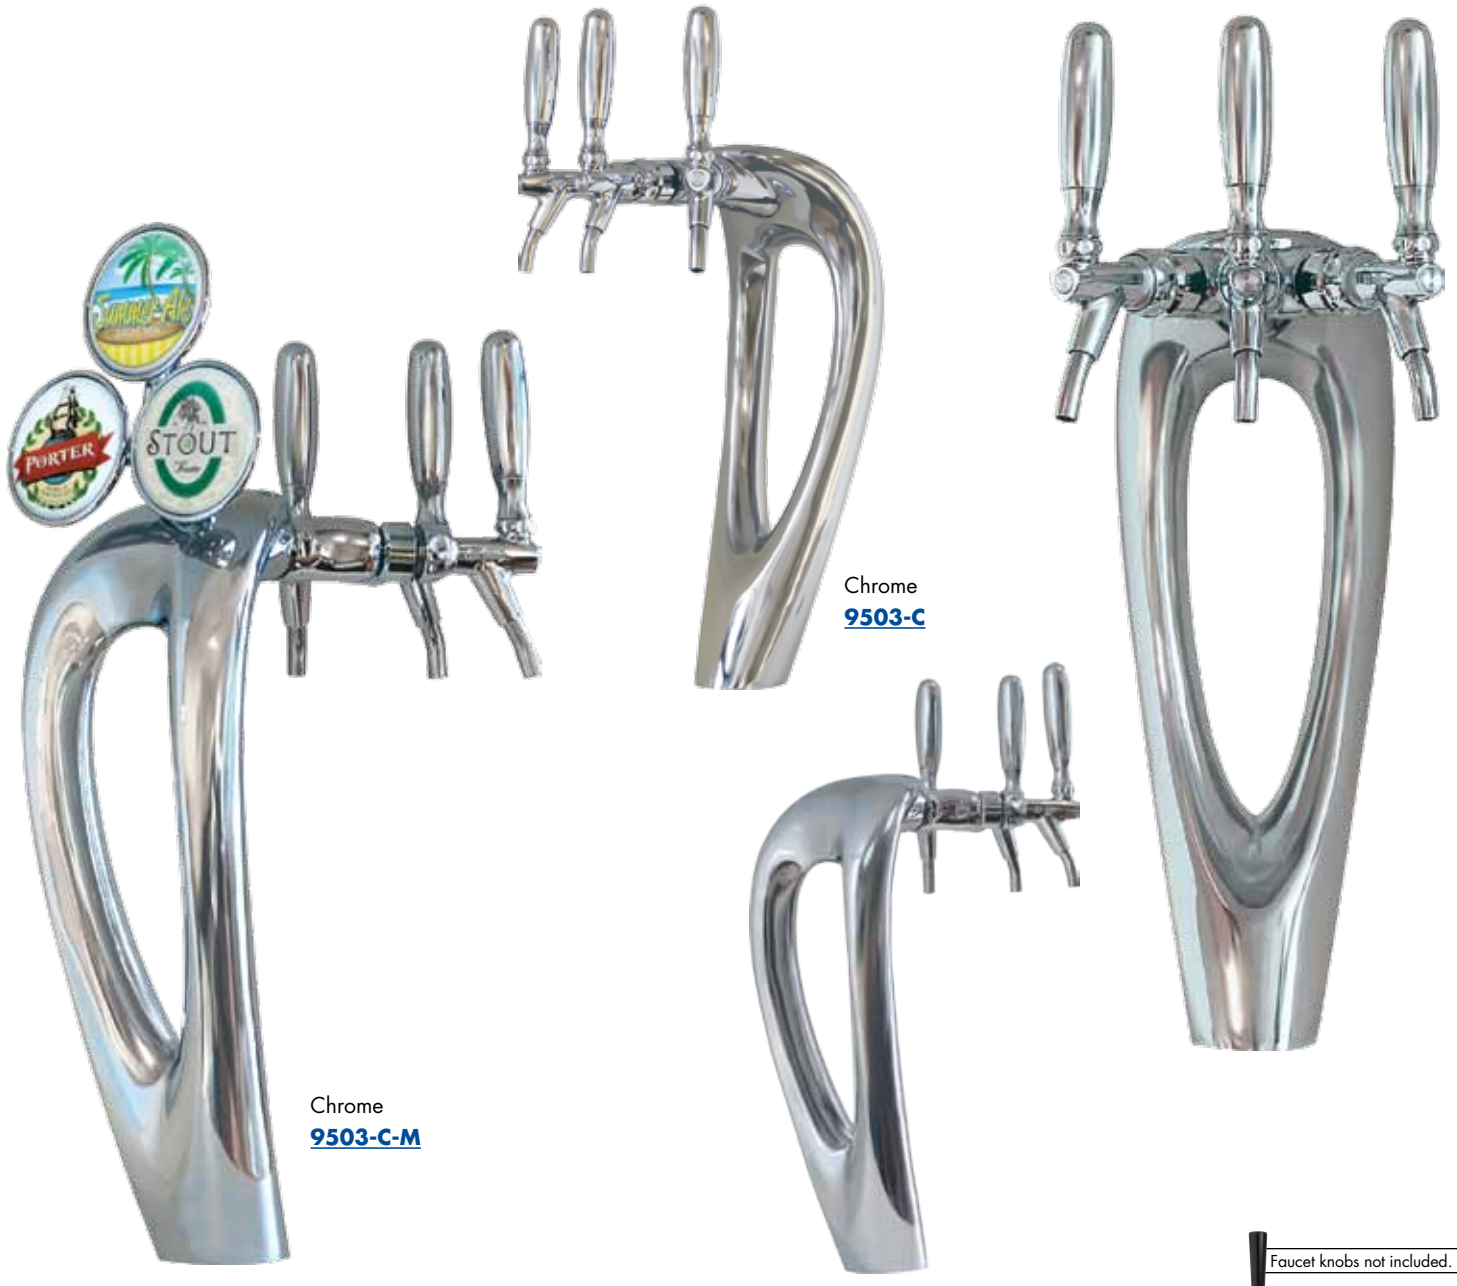

- Modern sculpture with sensuous elegance for the bar top.
- Available in either frost-free exterior or ice frosted exterior.
- The draft tower is a marketing tool, not just a bar fixture.
- All stainless steel contact with the beer for the ultimate in draft purity.

S Stainless Steel
Beer contact for the pure taste
of fresh draft beer.

Specifications

Micro Matic reserves the right to change specifications without notice.

AUTOQUOTES

Part No.	Faucets	Finish	Dispense System	Shipping Weight	Box Dimensions
☐ 9503-C (No Ice)	3	Chrome	Glycol	TBD	TBD
				TBD	TBD
☐ 9503-C-F (Ice Frosted)	3	Chrome	Glycol	TBD	TBD
				TBD	TBD
☐ 9503-C-M (No Ice, Medallion)	3	Chrome	Glycol	TBD	TBD
				TBD	TBD
☐ 9503-C-F-M (Ice Frosted, Medallion)	3	Chrome	Glycol	TBD	TBD
				TBD	TBD