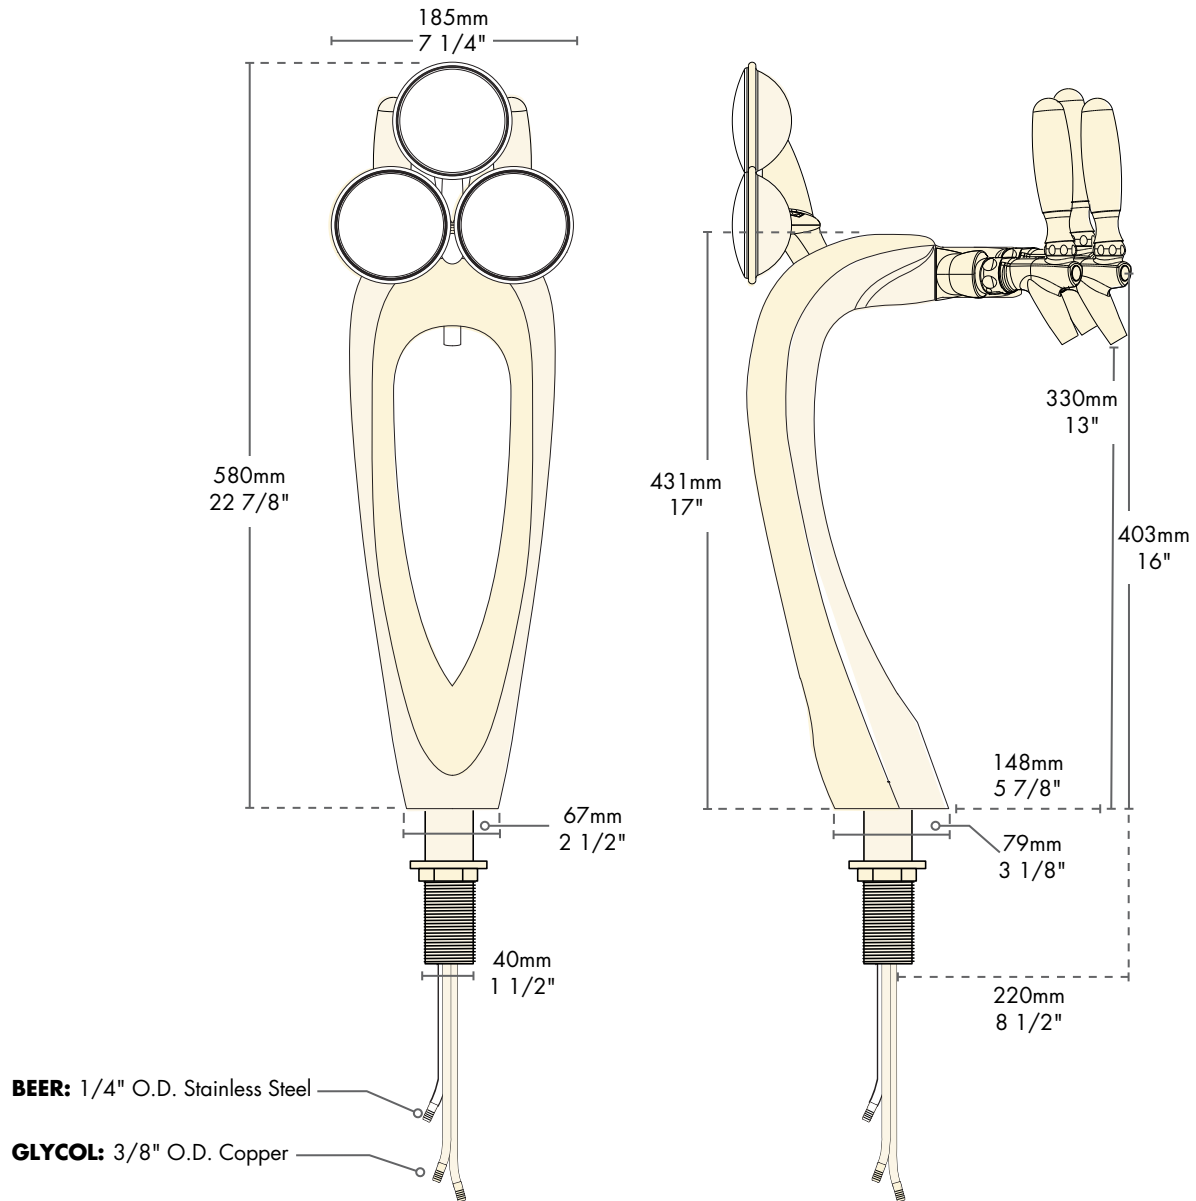

- Modern sculpture with sensuous elegance for the bar top.
- Available in either frost-free exterior or ice frosted exterior.
- The draft tower is a marketing tool, not just a bar fixture.
- All stainless steel contact with the beer for the ultimate in draft purity.

S Stainless Steel
Beer contact for the pure taste
of fresh draft beer.

Specifications

Micro Matic reserves the right to change specifications without notice.

AUTOQUOTES

Part No.	Faucets	Finish	Dispense System	Shipping Weight	Box Dimensions
☐ 9503-C (No Ice)	3	Chrome	Glycol	TBD	TBD
				TBD	TBD
☐ 9503-C-F (Ice Frosted)	3	Chrome	Glycol	TBD	TBD
				TBD	TBD
☐ 9503-C-M (No Ice, Medallion)	3	Chrome	Glycol	TBD	TBD
				TBD	TBD
☐ 9503-C-F-M (Ice Frosted, Medallion)	3	Chrome	Glycol	TBD	TBD
				TBD	TBD

Dimensions

Copyright ©2012 Micro Matic USA, Inc. All Rights Reserved.

01203D0312

www.micromatic.com

Toll Free: 1-(866) 327-4159

West	Central	Southeast	Northeast
19791 Bahama Street Northridge, CA 91324 Tel. (818) 701-9765 Fax. (818) 701-9844	10726 North Second Street Machesney Park, IL 61115 Tel. (815) 968-7557 Fax. (815) 968-0363	2364 Simon Court Brooksville, FL 34604 Tel. (352) 799-6331 Fax. (352) 796-2429	4601 Saucon Creek Road Center Valley, PA 18034 Tel. (610) 625-4464 Fax. (610) 625-4466