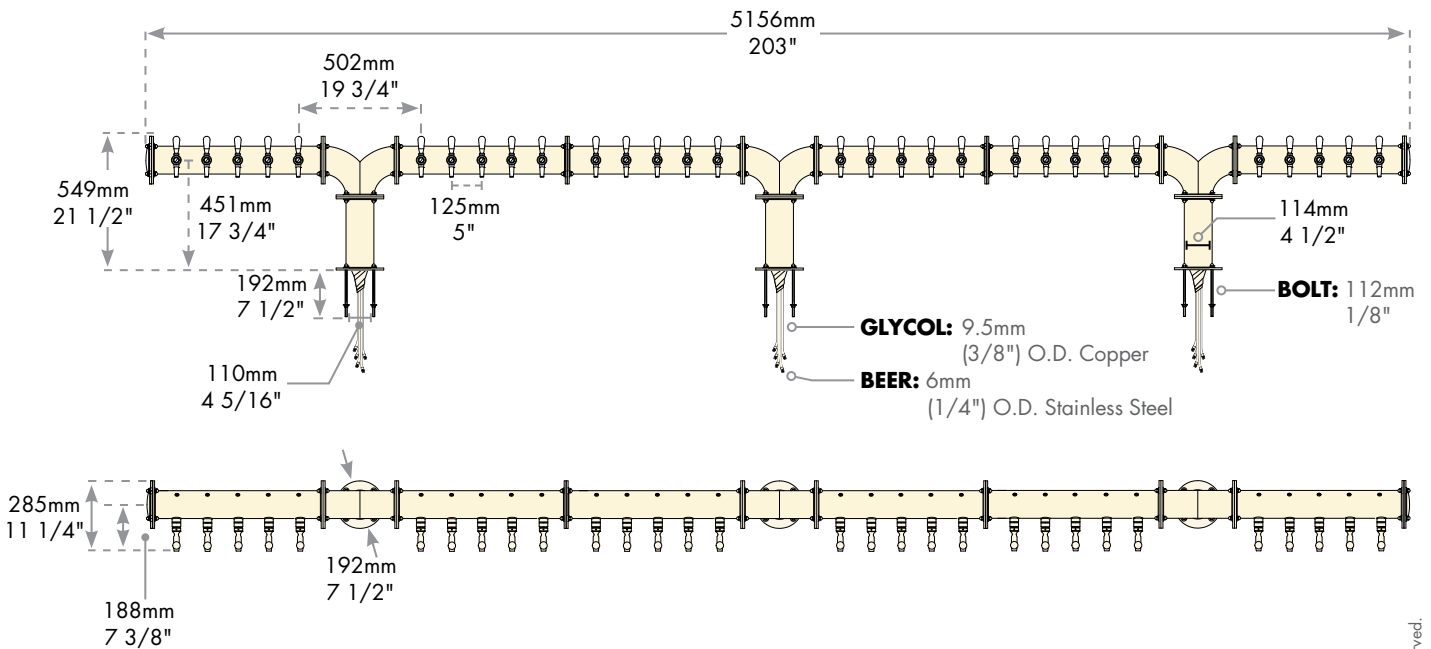

Specifications

Micro Matic reserves the right to change specifications without notice.

AUTOQUOTES

Part No.	Faucets	Finish	Dispense System	Shipping Weight	Box Dimensions
☐ BH-TY-30	30	Chrome	Glycol	TBD	TBD
				TBD	TBD

Dimensions

Copyright ©2010 Micro Matic USA, Inc. All Rights Reserved. 00901-D0910

MICRO MATIC

www.micromatic.com

Toll Free: 1-(866) 327-4159

West	Central	Southeast	Northeast
19791 Bahama Street Northridge, CA 91324 Tel. (818) 701-9765 Fax. (818) 701-9844	10726 North Second Street Machesney Park, IL 61115 Tel. (815) 968-7557 Fax. (815) 968-0363	2364 Turbine Court Brooksville, FL 34604 Tel. (352) 799-6331 Fax. (352) 796-2429	4601 Saucon Creek Road Center Valley, PA 18034 Tel. (610) 625-4464 Fax. (610) 625-4466