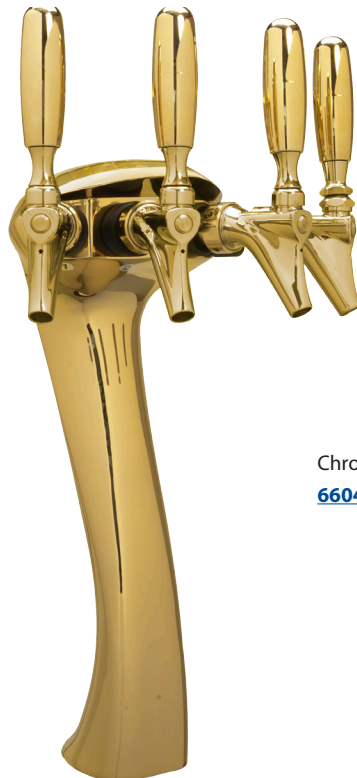

- Flowing curves with a mirror polish finish.
- Available in either frost-free exterior or ice frosted exterior.
- The draft tower is a marketing tool, not just a bar fixture.
- All stainless steel contact with the beer for the ultimate in draft purity.

Gold  
[6604-G-M](#)

Gold  
[6604-G](#)

Chrome  
[6604-C](#)

Chrome  
[6604-C-F](#)

Faucet knobs not included.

**S** Stainless Steel  
beer contact for the pure taste  
of fresh draft beer.

# Specifications

Micro Matic reserves the right to change specifications without notice.

**AUTOQUOTES**

Part No.	Faucets	Finish	Dispense System	Shipping Weight	Box Dimensions
☐ <b>6604-C</b> (No Ice)	4	Chrome	Glycol	9 kg	813mm L x 330mm W x 305mm H
				20 lbs	32"L x 13"W x 12"H
☐ <b>6604-G</b> (No Ice)	4	Gold	Glycol	9 kg	813mm L x 330mm W x 305mm H
				20 lbs	32"L x 13"W x 12"H
☐ <b>6604-C-F</b> (Ice Frosted)	4	Chrome	Glycol	9 kg	813mm L x 330mm W x 305mm H
				20 lbs	32"L x 13"W x 12"H
☐ <b>6604-C-M</b> (No Ice, Medallion)	4	Chrome	Glycol	9 kg	813mm L x 330mm W x 305mm H
				20 lbs	32"L x 13"W x 12"H
☐ <b>6604-G-M</b> (No Ice, Medallion)	4	Gold	Glycol	9 kg	813mm L x 330mm W x 305mm H
				20 lbs	32"L x 13"W x 12"H