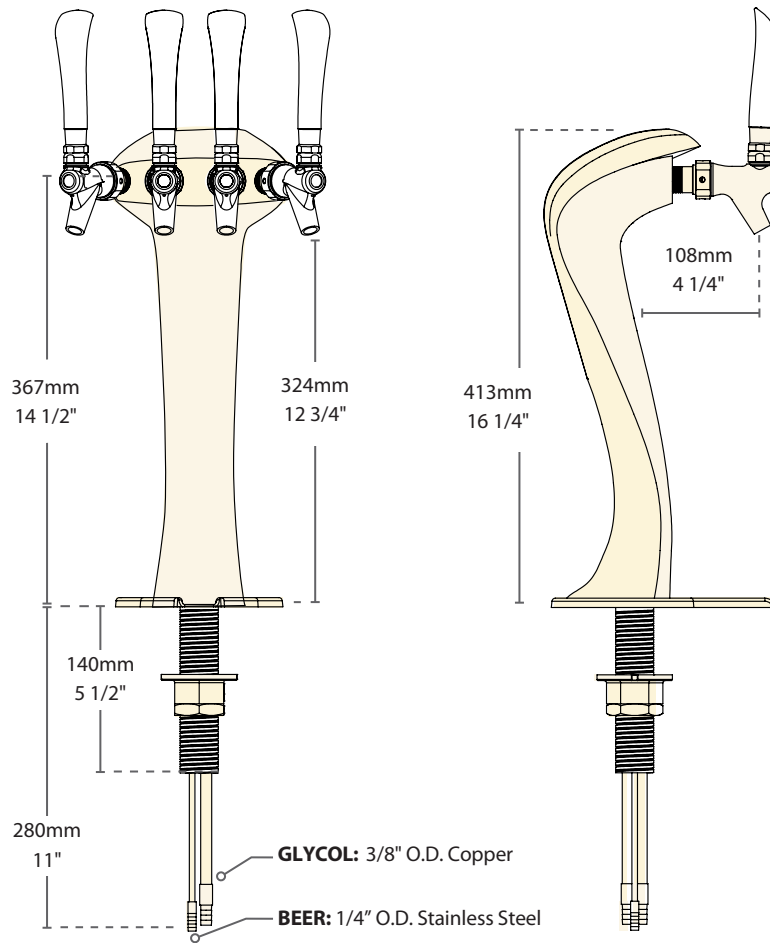

- Flowing curves with a mirror polish finish.
- Available in either frost-free exterior or ice frosted exterior.
- The draft tower is a marketing tool, not just a bar fixture.
- All stainless steel contact with the beer for the ultimate in draft purity.

Gold  
[6604-G-M](#)

Gold  
[6604-G](#)

Chrome  
[6604-C](#)

Chrome  
[6604-C-F](#)

Faucet knobs not included.

**S** Stainless Steel  
beer contact for the pure taste  
of fresh draft beer.

# Specifications

Micro Matic reserves the right to change specifications without notice.

**AUTOQUOTES**

Part No.	Faucets	Finish	Dispense System	Shipping Weight	Box Dimensions
☐ <b>6604-C</b> (No Ice)	4	Chrome	Glycol	9 kg	813mm L x 330mm W x 305mm H
				20 lbs	32"L x 13"W x 12"H
☐ <b>6604-G</b> (No Ice)	4	Gold	Glycol	9 kg	813mm L x 330mm W x 305mm H
				20 lbs	32"L x 13"W x 12"H
☐ <b>6604-C-F</b> (Ice Frosted)	4	Chrome	Glycol	9 kg	813mm L x 330mm W x 305mm H
				20 lbs	32"L x 13"W x 12"H
☐ <b>6604-C-M</b> (No Ice, Medallion)	4	Chrome	Glycol	9 kg	813mm L x 330mm W x 305mm H
				20 lbs	32"L x 13"W x 12"H
☐ <b>6604-G-M</b> (No Ice, Medallion)	4	Gold	Glycol	9 kg	813mm L x 330mm W x 305mm H
				20 lbs	32"L x 13"W x 12"H

# Dimensions

01223-D1112 Copyright ©2012 Micro Matic USA, Inc. All Rights Reserved.

**MICRO MATIC**

[www.micromatic.com](http://www.micromatic.com)

Toll Free: 1-(866) 327-4159

West	Central	Southeast	Northeast
19791 Bahama Street Northridge, CA 91324 Tel. (818) 701-9765 Fax. (818) 701-9844	10726 North Second Street Machesney Park, IL 61115 Tel. (815) 968-7557 Fax. (815) 968-0363	2364 Simon Court Brooksville, FL 34604 Tel. (352) 799-6331 Fax. (352) 796-2429	4601 Saucon Creek Road Center Valley, PA 18034 Tel. (610) 625-4464 Fax. (610) 625-4466